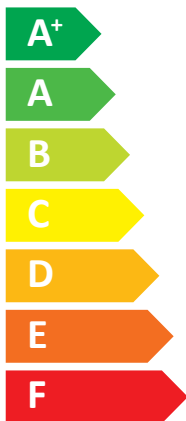

ENERG

енергия · ενεργεια

SAMSUNG AE040RXEDEG / AE260RNWSEG

Two icons showing sound power levels: a speaker icon with a house inside labeled **40 dB**, and a house icon with a speaker outside labeled **58 dB**.

Three colored squares representing power consumption: a dark blue square for **4 kW**, a medium blue square for **5 kW**, and a light blue square for **5 kW**.

An icon showing a clock face with a dashed line and a coin with an arrow pointing to it, symbolizing energy savings.

A legend with three colored squares and their corresponding power values: a dark blue square for "5 kW", a medium blue square for "6 kW", and a light blue square for "6 kW".

An icon showing a clock face with a dashed line and a stack of coins with an arrow pointing to it, symbolizing energy savings.

Three colored squares representing power consumption: a dark blue square for "7 kW", a medium blue square for "8 kW", and a light blue square for "8 kW".

An icon showing a clock face with a dashed line and a coin with an arrow pointing to it, symbolizing energy savings.