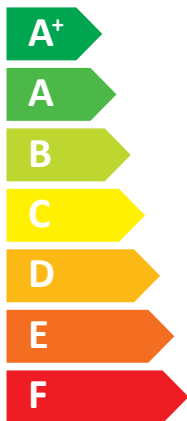

Three colored squares representing power consumption: a dark blue square for **4 kW**, a medium blue square for **5 kW**, and a light blue square for **5 kW**.

An icon showing a clock face with a dashed line and a coin with an arrow pointing to it, symbolizing energy savings.

Energy efficiency icons: water heater, A++ label, radiator, A+ label, tap with XL

Energy efficiency scale from A+++ to G with A++ label

Feature icons: solar panel, water tank, keypad, water heater

Energy efficiency scale from A+++ to G with A+ label

ENERG

енергия · ενεργεια

SAMSUNG AE060RXEDEG / AE260RNWSEG

Two icons showing sound power levels. The top icon shows a speaker inside a house with the text "40 dB". The bottom icon shows a speaker outside a house with the text "60 dB".

A legend with three colored squares and their corresponding power values: a dark blue square for "5 kW", a medium blue square for "6 kW", and a light blue square for "6 kW".

An icon showing a clock face with a dashed line and a stack of coins with an arrow pointing to it, symbolizing energy savings.