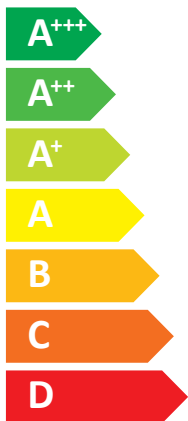

ENERG

енергия · ενεργεια

SAMSUNG AE040RXEDEG / AE260RNWSEG

Two icons showing sound power levels: a speaker icon with a house inside labeled **40 dB**, and a house icon with a speaker outside labeled **58 dB**.

Three colored squares representing power consumption: a dark blue square for **4 kW**, a medium blue square for **5 kW**, and a light blue square for **5 kW**.

An icon showing a clock face with a dashed line and a coin with an arrow pointing to it, symbolizing energy savings.

A legend with three colored squares and their corresponding power values: a dark blue square for "5 kW", a medium blue square for "6 kW", and a light blue square for "6 kW".

An icon showing a clock face with a dashed line and a stack of coins with an arrow pointing to it, symbolizing energy savings.

Three colored squares representing power consumption: a dark blue square for "7 kW", a medium blue square for "8 kW", and a light blue square for "8 kW".

An icon showing a clock face with a dashed line and a coin with an arrow pointing to it, symbolizing energy savings.