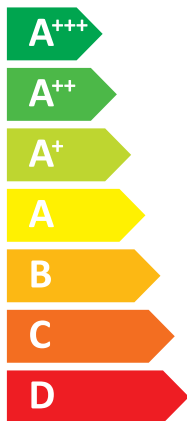

Three colored squares representing power consumption: a dark blue square for **4 kW**, a medium blue square for **5 kW**, and a light blue square for **5 kW**.

An icon showing a clock face with a dashed line and a coin with an arrow pointing to it, symbolizing energy savings.

Energy efficiency icons: water heater, A++ label, radiator, A+ label, tap with XL

Energy efficiency scale from A+++ to G with A++ label

Feature icons: solar panel, water tank, touch control, water heater

Energy efficiency scale from A+++ to G with A+ label

ENERG

енергия · ενεργεια

SAMSUNG AE090RXEDEG / AE260RNWSEG

Two icons showing sound power levels: a speaker icon with a house inside labeled "40 dB" and a house icon with a speaker outside labeled "64 dB".

Three colored squares representing power consumption: a dark blue square for "7 kW", a medium blue square for "8 kW", and a light blue square for "8 kW".

An icon showing a clock face with a dashed line and a coin with an arrow pointing to it, symbolizing energy savings.