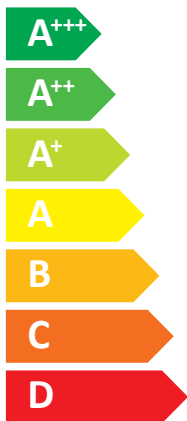

Three colored squares representing power consumption: a dark blue square for **4 kW**, a medium blue square for **5 kW**, and a light blue square for **5 kW**.

An icon showing a clock face with a dashed line and a coin with an arrow pointing to it, symbolizing energy savings.

Energy efficiency icons: water heater, A++ label, radiator, A+ label, tap with XL

Energy efficiency scale from A+++ to G with A++ label

Feature icons: solar panel, water tank, keypad, water heater

Energy efficiency scale from A+++ to G with A+ label

ENERG

енергия · ενεργεια

SAMSUNG AE060RXEDEG / AE260RNWSEG

Two icons showing sound power levels. The top icon shows a speaker inside a house with the text "40 dB". The bottom icon shows a speaker outside a house with the text "60 dB".

A legend with three colored squares and their corresponding power values: a dark blue square for "5 kW", a medium blue square for "6 kW", and a light blue square for "6 kW".

An icon showing a clock face with a dashed line and a stack of coins with an arrow pointing to it, symbolizing energy savings.