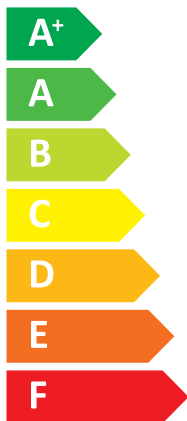

Three colored squares representing power consumption: a dark blue square for **4 kW**, a medium blue square for **5 kW**, and a light blue square for **5 kW**.

An icon showing a clock face with a dashed line and a coin with an arrow pointing to it, symbolizing energy savings.

Energy efficiency icons: water heater, A++ label, radiator, A+ label, tap with XL

Energy efficiency scale from A+++ to G with A++ label

Feature icons: solar panel, water tank, touch control, water heater

Energy efficiency scale from A+++ to G with A+ label

ENERG

енергия · ενεργεια

SAMSUNG AE090RXEDEG / AE260RNWSEG

Two icons showing sound power levels: a speaker icon with a house inside labeled "40 dB" and a house icon with a speaker outside labeled "64 dB".

Three colored squares representing power consumption: a dark blue square for "7 kW", a medium blue square for "8 kW", and a light blue square for "8 kW".

An icon showing a clock face with a dashed line and a coin with an arrow pointing to it, symbolizing energy savings.