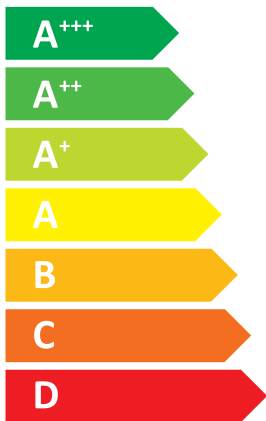

ENERG

енергия · ενεργεια

SAMSUNG AE120RXYDGG

55 °C

35 °C

A++

A+++

64 dB

■ 11	■ 12
■ 12	■ 13
■ 12	■ 13
kW	kW

ENERG

енергия · ενεργεια

SAMSUNG AE120RXYDGG / AE260RNWMGG

A⁺⁺

A

44 dB

64 dB

IJA

IE

IA

SAMSUNG

AE120RXYDGG / AE260RNWMGG /
MWR-WW10N

Water heater icon, A⁺⁺ rating, radiator icon, A rating, tap icon with XL

Energy efficiency scale from A⁺⁺⁺ to G, with A⁺⁺ rating arrow pointing to the A⁺⁺ level.

+ Solar panel icon, + Water tank icon, + Touch control icon, + Water heater icon

Energy efficiency scale from A⁺⁺⁺ to G, with A rating arrow pointing to the A level.