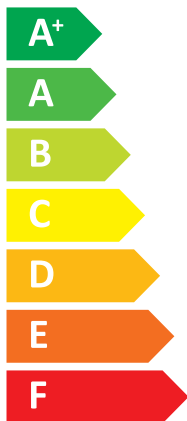

## SAMSUNG AE080RXYDGG / AE260RNWMGG

Two icons showing sound power levels: a speaker inside a house icon with the value 40 dB, and a speaker outside a house icon with the value 63 dB.

Legend for power consumption in kW, shown as colored squares: dark blue for 7 kW, medium blue for 8 kW, and light blue for 8 kW.