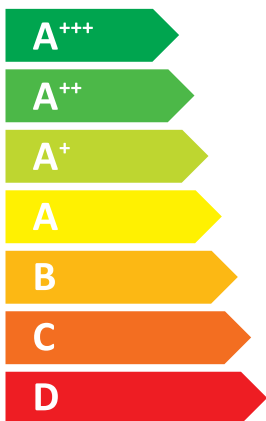

63 dB

■ 7	■ 7
■ 8	■ 8
■ 8	■ 8
kW	kW