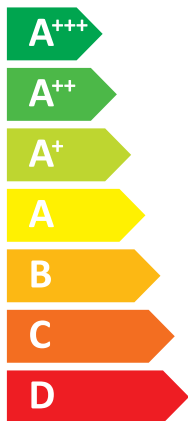

## SAMSUNG AE080RXYDGG / AE260RNWMGG

Two icons showing sound power levels: a speaker inside a house icon with the value 40 dB, and a speaker outside a house icon with the value 63 dB.

Legend for power consumption in kW, shown as colored squares: dark blue for 7 kW, medium blue for 8 kW, and light blue for 8 kW.