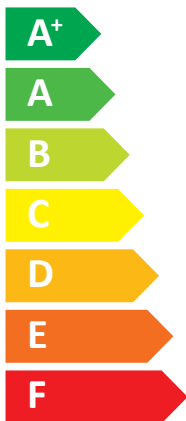

енергия · ενεργεια

SAMSUNG AE060RXEDEG / AE200RNWSEG

A⁺⁺

A⁺

Two icons showing sound power levels: a speaker inside a house icon labeled **40 dB**, and a speaker outside a house icon labeled **60 dB**.

Legend for power consumption in kW:

- Dark blue square: 5 kW
- Medium blue square: 6 kW
- Light blue square: 6 kW

ENERG

енергия · ενεργεια

SAMSUNG AE060RXEDEG / AE260RNWSEG

Two icons showing sound power levels. The top icon shows a speaker inside a house with the text "40 dB". The bottom icon shows a speaker outside a house with the text "60 dB".

A legend for power consumption in kW, shown in a rounded rectangle. It contains three items: a dark blue square labeled "5 kW", a medium blue square labeled "6 kW", and a light blue square labeled "6 kW".

Energy efficiency scale showing levels A+++ (green), A++ (green), A+ (light green), A (yellow), B (orange), C (orange-red), D (red), E (red), F (red), and G (red). A large A++ label is shown on the right.