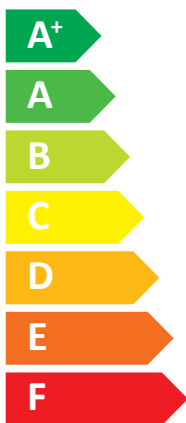

ENERG

енергия · ενεργεια

SAMSUNG AE060RXEDEG / AE090RNYDEG

55 °C

35 °C

40 dB

60 dB

ENERG

енергия · ενεργεια

SAMSUNG AE060RXEDEG / AE200RNWSEG

A⁺⁺

A⁺

Two icons showing sound power levels: a speaker inside a house icon labeled **40 dB**, and a speaker outside a house icon labeled **60 dB**.

Legend for power consumption in kW:

- Dark blue square: 5 kW
- Medium blue square: 6 kW
- Light blue square: 6 kW

ENERG

енергия · ενεργεια

SAMSUNG AE060RXEDEG / AE260RNWSEG

Two icons showing sound power levels. The top icon shows a speaker inside a house with the text "40 dB". The bottom icon shows a speaker outside a house with the text "60 dB".

Energy efficiency scale showing levels A+++ (green), A++ (green), A+ (light green), A (yellow), B (orange), C (orange-red), D (red), E (red), F (red), and G (red). A large A++ label is shown on the right.