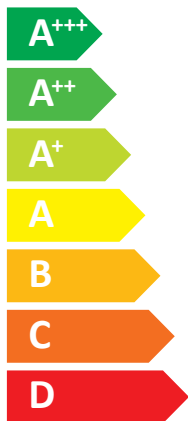

енергия · ενεργεια

SAMSUNG AE060RXEDEG / AE200RNWSEG

A⁺⁺

A⁺

Two icons showing sound power levels: a speaker inside a house icon labeled **40 dB**, and a speaker outside a house icon labeled **60 dB**.

Legend for power consumption in kW:

- Dark blue square: 5 kW
- Medium blue square: 6 kW
- Light blue square: 6 kW

ENERG

енергия · ενεργεια

SAMSUNG AE060RXEDEG / AE260RNWSEG

Two icons showing sound power levels. The top icon shows a speaker inside a house with the text "40 dB". The bottom icon shows a speaker outside a house with the text "60 dB".

A legend for power consumption in kW, shown in a rounded rectangle. It contains three items: a dark blue square labeled "5 kW", a medium blue square labeled "6 kW", and a light blue square labeled "6 kW".

Energy efficiency scale showing levels A+++ (green), A++ (green), A+ (light green), A (yellow), B (orange), C (orange-red), D (red), E (red), F (red), and G (red). A large A++ label is shown on the right.