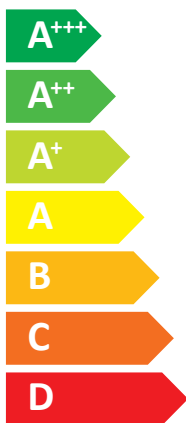

ENERG

енергия · ενεργεια

SAMSUNG AE060RXEDEG / AE090RNYDEG

55 °C

35 °C

40 dB

60 dB

ENERG

енергия · ενεργεια

SAMSUNG AE060RXEDEG / AE200RNWSEG

A⁺⁺

A⁺

Two icons showing sound power levels: a speaker inside a house icon labeled **40 dB**, and a speaker outside a house icon labeled **60 dB**.

Legend for power consumption in kW:

Energy efficiency scale showing levels A+++ (green), A++ (green), A+ (light green), A (yellow), B (orange), C (orange-red), D (red), E (red), F (red), and G (red). A large A++ label is shown on the right.

Water consumption scale showing levels A+++ (green), A++ (green), A+ (light green), A (yellow), B (orange), C (orange-red), D (red), E (red), F (red), and G (red). A large A+ label is shown on the right.