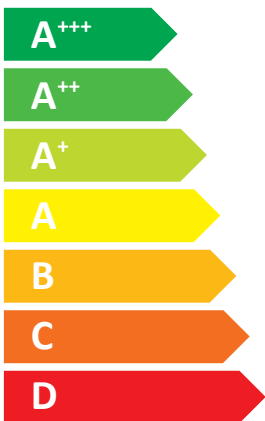

ENERG

енергия · ενεργεια

SAMSUNG AE120CXYDGK

55 °C

35 °C

60 dB

Energy consumption data for two scenarios:

■ 12	■ 12
■ 12	■ 12
■ 13	■ 13
kW	kW

AE120CXYDGK / MIM-E03CN

ENERG

енергия · ενέργεια

SAMSUNG AE120CXYDGK / AE260CNWMGG

A++

A

Two sound power level icons. The top one shows a speaker inside a house icon with the text "44 dB". The bottom one shows a speaker outside a house icon with the text "60 dB".

A legend for power consumption in kW, shown as a rounded rectangle with three colored squares: dark blue for "12 kW", medium blue for "12 kW", and light blue for "13 kW".

ENERG

енергия · ενεργεια

Y

IJA

IE

IA