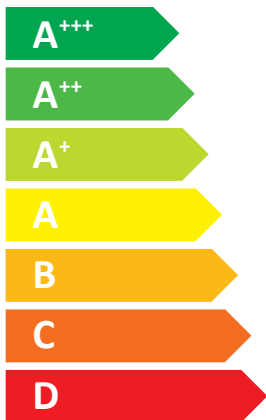

AE120CXYDGK / MIM-E03CN

ENERG

енергия · ενέργεια

SAMSUNG AE120CXYDGK / AE260CNWMGG

A++

A

Two sound power level icons. The top one shows a speaker inside a house icon with the text "44 dB". The bottom one shows a speaker outside a house icon with the text "60 dB".

A legend for power consumption in kW, shown as a rounded rectangle with three colored squares: dark blue for "12 kW", medium blue for "12 kW", and light blue for "13 kW".

ENERG

енергия · ενεργεια

Y

IJA

IE

IA

+

ENERGY

SAMSUNG AE120CXYDGK

55 °C

35 °C

A⁺⁺

A⁺⁺⁺

60 dB