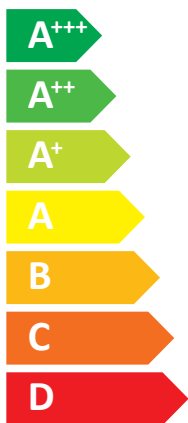

AE120CXYDGK / MIM-E03CN

ENERG

енергия · ενέργεια

SAMSUNG AE120CXYDGK / AE260CNWMGG

A++

A

Two sound power level icons. The top one shows a speaker inside a house icon with the text "44 dB". The bottom one shows a speaker outside a house icon with the text "60 dB".

A legend for power consumption in kW, shown as a rounded rectangle with three colored squares: dark blue for "12 kW", medium blue for "12 kW", and light blue for "13 kW".

ENERG

енергия · ενεργεια

Y

IJA

IE

IA