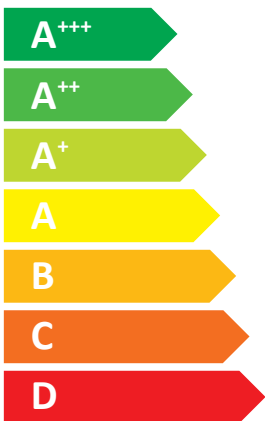

Energy efficiency icons: water heater, radiator, and tap with 'A++' and 'A+' labels.

Energy efficiency scale from A+++ to G with a highlighted A++ label.

Feature icons: solar panel, water tank, keypad, and water heater.

Energy efficiency scale from A+++ to G with a highlighted A label.

ENERG

енергия · ενέργεια

Y

IJA

IE

IA

SAMSUNG

A++

A+++

59 dB

Energy consumption data for two scenarios:

- Scenario 1: 8 kW (dark blue), 8 kW (medium blue), 9 kW (light blue)
- Scenario 2: 8 kW (dark blue), 8 kW (medium blue), 9 kW (light blue)

Map of Europe with shaded regions indicating energy consumption levels.

A++

A+

Two icons showing sound power levels. The top icon shows a speaker inside a house with the text "40 dB". The bottom icon shows a speaker outside a house with the text "59 dB".

A legend for the map showing three shades of blue with corresponding power values: dark blue for 8 kW, medium blue for 8 kW, and light blue for 9 kW.