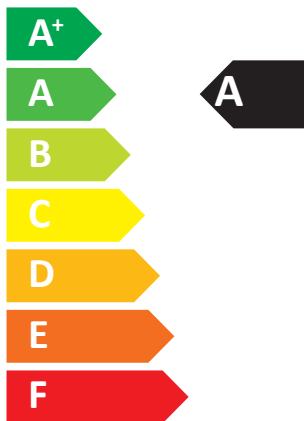

Energy efficiency icons: water heater, radiator, and tap with 'A++' and 'A+' labels.

Energy efficiency scale from A+++ to G with a highlighted A++ label.

Feature icons: solar panel, water tank, keypad, and water heater.

A++

A+++

59 dB

Energy consumption data for two scenarios:

- Scenario 1: 8 kW (dark blue), 8 kW (medium blue), 9 kW (light blue)
- Scenario 2: 8 kW (dark blue), 8 kW (medium blue), 9 kW (light blue)

Map of Europe with shaded regions indicating energy consumption levels.

A++

A+

Two icons showing sound power levels. The top icon shows a speaker inside a house with the text "40 dB". The bottom icon shows a speaker outside a house with the text "59 dB".

A legend for the map showing three shades of blue with corresponding power values: dark blue for 8 kW, medium blue for 8 kW, and light blue for 9 kW.

ENERG

енергия · ενεργεια

SAMSUNG

AE080CXYDEK / AE200CNWMEG /
MWR-WW10N

ENERGY

SAMSUNG AE080CXYDEK / AE260CNWMEG

44 dB

59 dB