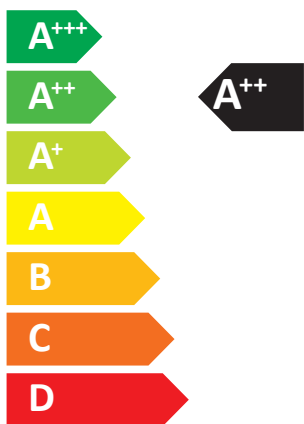

Energy efficiency icons: water heater, radiator, and tap with 'A++' and 'A+' labels.

Energy efficiency scale from A+++ to G with a highlighted A++ label.

Feature icons: solar panel, water tank, keypad, and water heater.

Energy efficiency scale from A+++ to G with a highlighted A label.

ENERG

енергия · ενέργεια

Y

IJA

IE

IA

SAMSUNG

A++

A+

Two icons showing sound power levels. The top icon shows a speaker inside a house with the text "40 dB". The bottom icon shows a speaker outside a house with the text "59 dB".

A legend for the map showing three shades of blue with corresponding power values: dark blue for 8 kW, medium blue for 8 kW, and light blue for 9 kW.

+

+

+

ENERGY

SAMSUNG AE080CXYDEK / AE200CNWMEG

40 dB

59 dB

8 kW