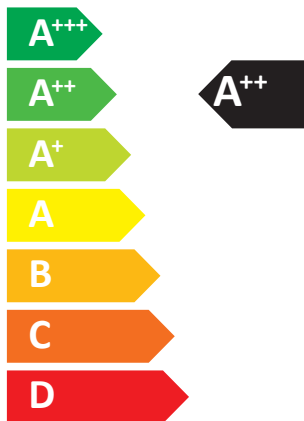

Energy efficiency icons: water heater, radiator, and tap with 'A++' and 'A+' labels.

Energy efficiency scale from A+++ to G with a highlighted A++ label.

Feature icons: solar panel, water tank, keypad, and water heater.

A++

A+++

59 dB

Energy consumption data for two scenarios:

- Scenario 1: 8 kW (dark blue), 8 kW (medium blue), 9 kW (light blue)
- Scenario 2: 8 kW (dark blue), 8 kW (medium blue), 9 kW (light blue)

Map of Europe with shaded regions indicating energy consumption levels.

A++

A+

Two icons showing sound power levels. The top icon shows a speaker inside a house with the text "40 dB". The bottom icon shows a speaker outside a house with the text "59 dB".

A legend for the map showing three shades of blue with corresponding power values: dark blue for 8 kW, medium blue for 8 kW, and light blue for 9 kW.

ENERG

енергия · ενεργεια

SAMSUNG

AE080CXYDEK / AE200CNWMEG /
MWR-WW10N

ENERGY

SAMSUNG AE080CXYDEK / AE260CNWMEG

44 dB

59 dB