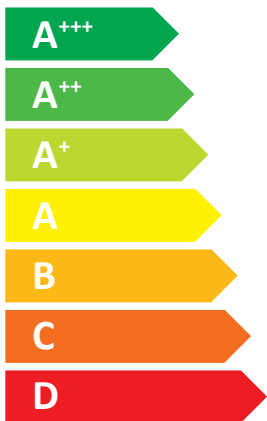

A⁺⁺

A⁺⁺⁺

59 dB

■ 8
■ 8
■ 9
kW

■ 8
■ 8
■ 9
kW