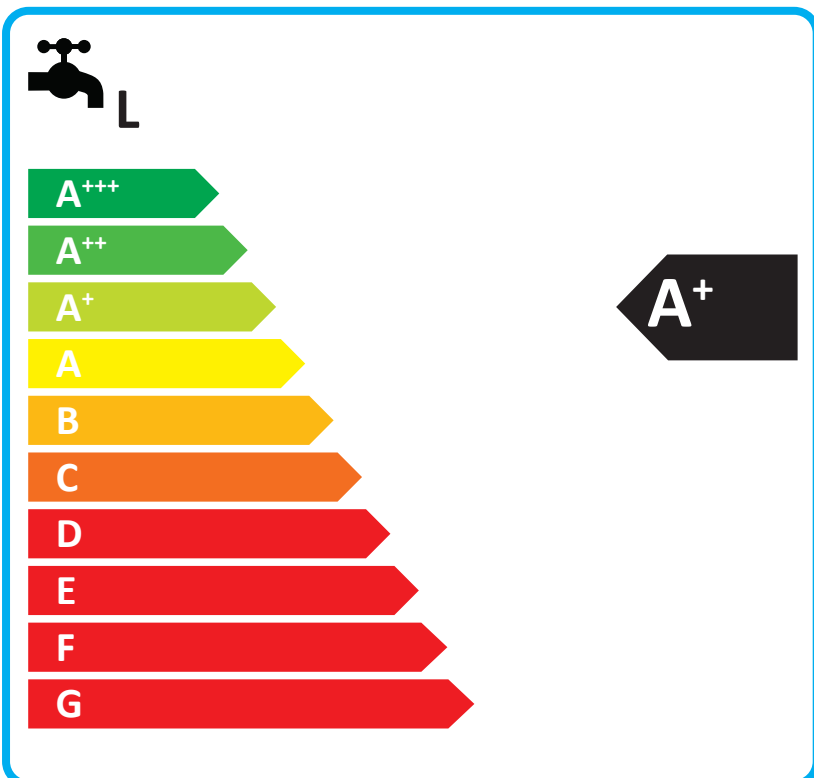

Energy label for heating system showing a radiator icon, an A++ energy class arrow, a radiator icon, an A+ energy class arrow, and a tap icon with an 'L'.

Energy scale for heating system with a radiator icon at the top. The scale shows energy classes from A+++ (green) to G (red). An A++ energy class arrow is shown on the right side.

Energy label for water heating system showing a solar panel icon, a water tank icon, a hand icon, and a radiator icon, each with a plus sign and a corresponding feature icon (square, X, X, square).

Energy scale for water heating system with a tap icon and an 'L' at the top. The scale shows energy classes from A+++ (green) to G (red). An A+ energy class arrow is shown on the right side.

ENERG

енергия · ενέργεια

Y

IJA

IE

IA

SAMSUNG

AE120BXYDEG / AE200RNWMEG /
MWR-WW10N

Energy efficiency icons: water heater, radiator, and tap with A++ and A+ labels.

Feature icons: solar panel, water tank, touch control, and water heater.

ENERGY

SAMSUNG AE120BXYDEG / AE260RNWMEG

44 dB

59 dB