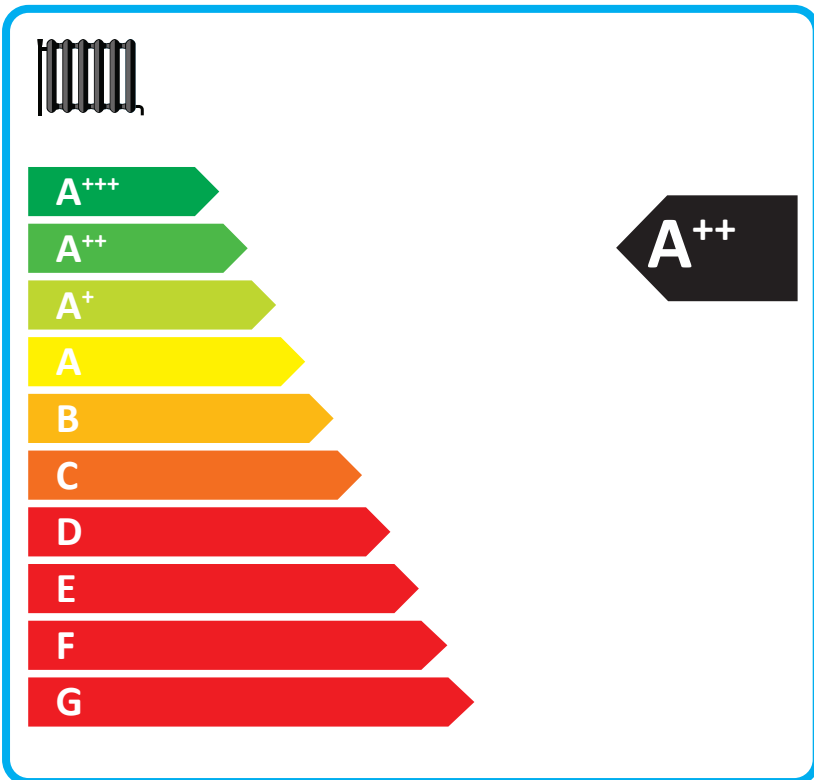

Energy label for heating system showing a radiator icon, an A++ energy class arrow, a radiator icon, an A+ energy class arrow, and a tap icon with an 'L'.

Energy scale for heating system with a radiator icon at the top. The scale shows energy classes from A+++ (green) to G (red). An A++ energy class arrow is shown on the right side.

Energy label for water heating system showing a solar panel icon, a water tank icon, a hand icon, and a radiator icon, each with a plus sign and a corresponding feature icon (square, X, X, square).

Energy scale for water heating system with a tap icon and an 'L' at the top. The scale shows energy classes from A+++ (green) to G (red). An A+ energy class arrow is shown on the right side.

ENERG

енергия · ενέργεια

Y

IJA

IE

IA

SAMSUNG

AE120BXYDEG / AE200RNWMEG /
MWR-WW10N

Energy efficiency icons: water heater, radiator, and tap with A++ and A+ labels.

Feature icons: solar panel, water tank, touch control, and water heater.

ENERGY

SAMSUNG AE120BXYDEG / AE260RNWMEG

44 dB

59 dB