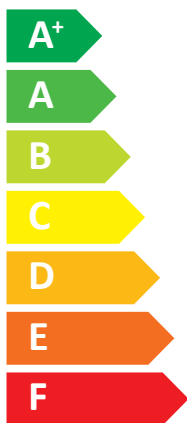

■ 13 kW

ENERG

енергия · ενεργεια

SAMSUNG AE120BXYDEG / AE200RNWMEG

A⁺⁺

A⁺

Two icons showing sound power levels. The top icon shows a speaker inside a house with the text "44 dB". The bottom icon shows a speaker outside a house with the text "59 dB".

A legend for power consumption with three entries: a dark blue square for "13 kW", a medium blue square for "13 kW", and a light blue square for "13 kW".

ENERGY

SAMSUNG

AE120BXYDEG / AE200RNWMEG /
MWR-WW10N

Energy label for heating system showing a radiator icon, an A++ energy class arrow, a radiator icon, an A+ energy class arrow, and a tap icon with an 'L'.

Energy scale for heating system with a radiator icon at the top. The scale shows energy classes from A+++ (green) to G (red). An A++ energy class arrow is shown on the right side.

Energy label for water heating system showing a solar panel icon, a water tank icon, a hand icon, and a radiator icon, each with a plus sign and a corresponding feature icon (square, X, X, square).

Energy scale for water heating system with a tap icon and an 'L' at the top. The scale shows energy classes from A+++ (green) to G (red). An A+ energy class arrow is shown on the right side.