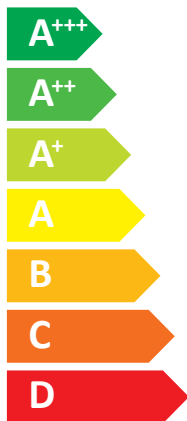

ENERGY

SAMSUNG AE120BXYDEG / AE200RNWMEG

A⁺⁺

A⁺

44 dB

59 dB

■ 13 kW

■ **13 kW**

■ 13 kW