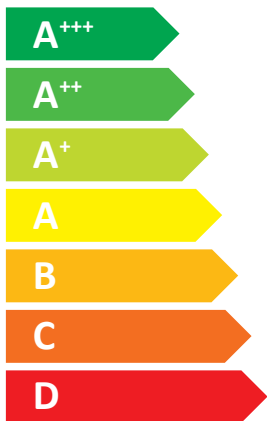

ENERGY

SAMSUNG AE120BXYDEG

55 °C

35 °C

A++

A+++

59 dB

■ 13
■ **13**
■ 13
kW

■ 13 kW

ENERG

енергия · ενεργεια

SAMSUNG AE120BXYDEG / AE200RNWMEG

A⁺⁺

A⁺

Two icons showing sound power levels. The top icon shows a speaker inside a house with the text "44 dB". The bottom icon shows a speaker outside a house with the text "59 dB".

Energy label for heating system showing a radiator icon, an A++ energy class arrow, a radiator icon, an A+ energy class arrow, and a tap icon with an 'L'.

Energy scale for heating system with a radiator icon at the top. The scale shows energy classes from A+++ (green) to G (red). An A++ energy class arrow is shown on the right side.

Energy label for water heating system showing a solar panel icon, a water tank icon, a hand icon, and a radiator icon, each with a plus sign and a corresponding feature icon (square, X, X, square).

Energy scale for water heating system with a tap icon and an 'L' at the top. The scale shows energy classes from A+++ (green) to G (red). An A+ energy class arrow is shown on the right side.