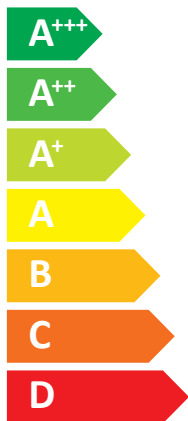

ENERG

енергия · ενεργεια

SAMSUNG AE120BXYDEG / AE260RNWMEG

A⁺⁺

A

Two icons showing sound power levels. The top icon shows a speaker inside a house with the value **44 dB**. The bottom icon shows a speaker outside a house with the value **59 dB**.

A legend for the map showing three categories of energy consumption: a dark blue square for **13 kW**, a medium blue square for **13 kW**, and a light blue square for **13 kW**.