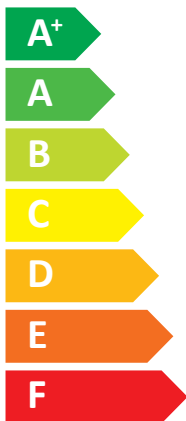

A

Two icons showing sound power levels. The top icon shows a speaker inside a house with the value **44 dB**. The bottom icon shows a speaker outside a house with the value **59 dB**.