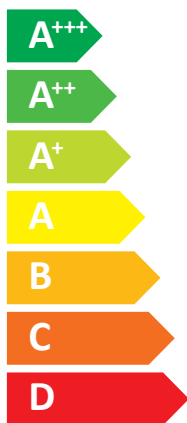

■ 13 kW

ENERG

енергия · ενεργεια

SAMSUNG AE120BXYDEG / AE200RNWMEG

A⁺⁺

A⁺

Two icons showing sound power levels. The top icon shows a speaker inside a house with the text "44 dB". The bottom icon shows a speaker outside a house with the text "59 dB".

A legend for power consumption with three entries: a dark blue square for "13 kW", a medium blue square for "13 kW", and a light blue square for "13 kW".

ENERGY

SAMSUNG

AE120BXYDEG / AE200RNWMEG /
MWR-WW10N

Energy label for heating system showing a radiator icon, an A++ energy class arrow, a radiator icon, an A+ energy class arrow, and a tap icon with an 'L'.

Energy scale for heating system with a radiator icon at the top. The scale shows energy classes from A+++ (green) to G (red). An A++ energy class arrow is shown on the right side.

Energy label for water heating system showing a solar panel icon, a water tank icon, a hand icon, and a radiator icon, each with a plus sign and a corresponding feature icon (square, X, X, square).

Energy scale for water heating system with a tap icon and an 'L' at the top. The scale shows energy classes from A+++ (green) to G (red). An A+ energy class arrow is shown on the right side.