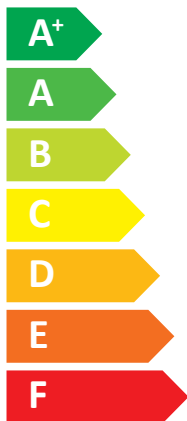

A⁺

44 dB

59 dB