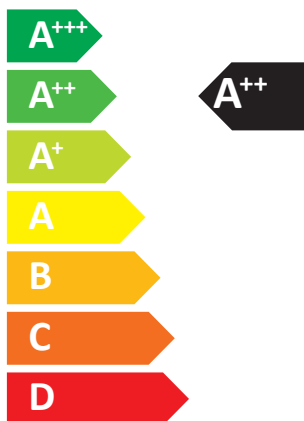

Energy label for heating system showing a radiator icon, an A++ energy class arrow, a radiator icon, an A+ energy class arrow, and a tap icon with an 'L'.

Energy scale for heating system with a radiator icon at the top. The scale shows energy classes from A+++ (green) to G (red). An A++ energy class arrow is shown on the right side.

Energy label for water heating system showing a solar panel icon, a water tank icon, a hand icon, and a radiator icon, each with a plus sign and a corresponding feature icon (square, X, X, square).

Energy scale for water heating system with a tap icon and an 'L' at the top. The scale shows energy classes from A+++ (green) to G (red). An A+ energy class arrow is shown on the right side.

Energy efficiency icons: water heater, radiator, and tap with A++ and A+ labels.

Feature icons: solar panel, water tank, touch control, and water heater.

ENERGY

SAMSUNG AE120BXYDEG / AE260RNWMEG

44 dB

59 dB

A legend for the map showing three categories of energy consumption: a dark blue square for **13 kW**, a medium blue square for **13 kW**, and a light blue square for **13 kW**.

ENERGY

SAMSUNG

AE120BXYDEG / AE260RNWMEG /
MWR-WW10N