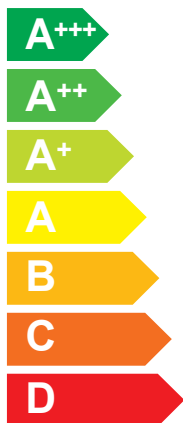

ENERG

енергия · ενεργεια

3302589

ARISTON

GENUS ONE+ HYBRID 24/50 NET R32

A++

A

Two icons showing sound power levels. The top icon shows a speaker inside a house with the value 46 dB. The bottom icon shows a speaker outside a house with the value 55 dB.

A legend for the power output zones, showing three colored squares with corresponding values: dark blue for 8 kW, medium blue for 6 kW, and light blue for 3 kW.