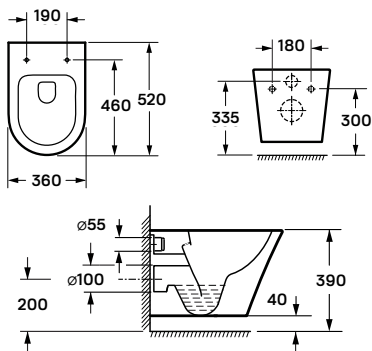

~~10 900 Ft~~
7 900 Ft

bella soft-closing WC ülőke

1 év GARANCIA

Slim seat

Quick release

Soft-closing

-28%

~~10 900 Ft~~
7 900 Ft