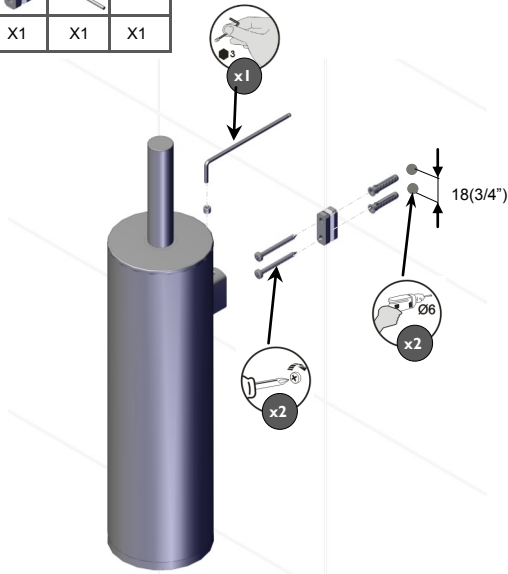

JIKA

GENERIC

- 3.833D.2.004.100.1
- 3.833D.2.004.200.1
- 3.843D.1.004.000.1
- 3.853D.3.004.030.1
- 3.853D.3.004.100.1
- 3.853D.3.004.130.1
- 3.853D.3.004.200.1
- 3.853D.3.004.230.1
- 3.853D.3.004.300.1
- 3.853D.3.004.400.1
- 3.853D.3.004.500.1
- 3.863D.2.004.000.1
- 3.893D.5.004.000.1

16585-V1

X2	X2	X1	X1	X1

~mm
~(in)

16587-V1

16594-V2

16589-V1

~mm
~(in)

JIKA