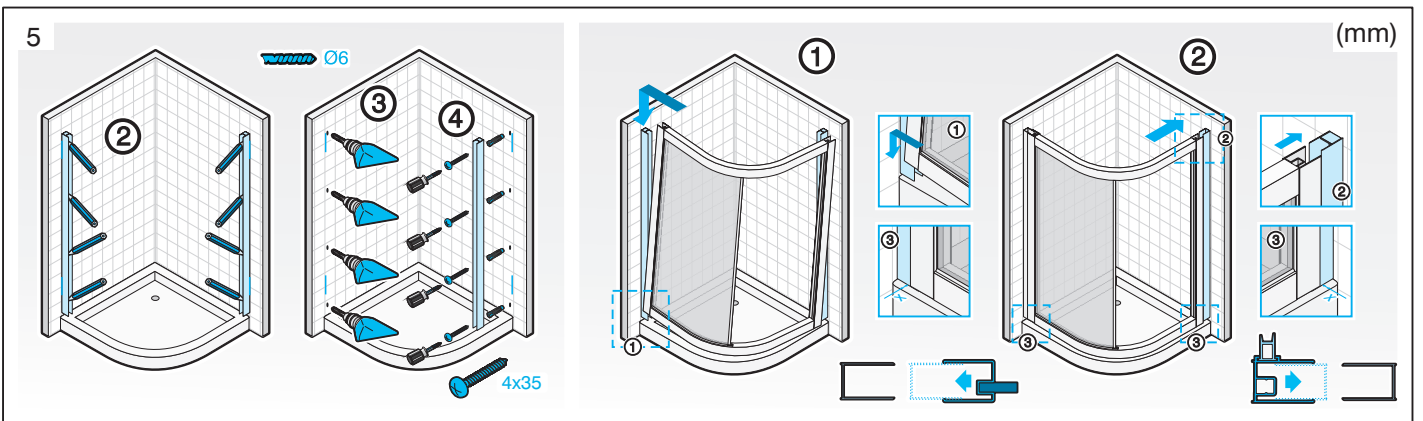

JIKA

CUBITO pure

- 2.5024.1.002.668.1 (800x800x1950 transparent)
- 2.5024.1.002.666.1 (800x800x1950 arctic)
- 2.5024.2.002.668.1 (900x900x1950 transparent)
- 2.5024.2.002.666.1 (900x900x1950 arctic)
- 2.5024.3.002.668.1 (1000x1000x1950 transparent)
- 2.5024.3.002.666.1 (1000x1000x1950 arctic)