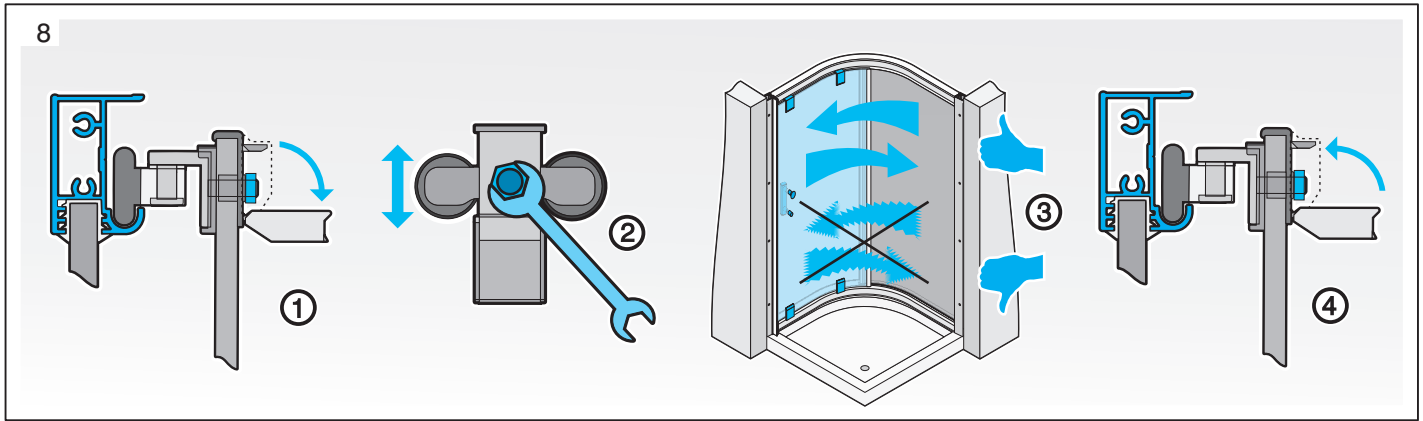

JIKA

CUBITO pure

- 2.5024.1.002.668.1 (800x800x1950 transparent)
- 2.5024.1.002.666.1 (800x800x1950 arctic)
- 2.5024.2.002.668.1 (900x900x1950 transparent)
- 2.5024.2.002.666.1 (900x900x1950 arctic)
- 2.5024.3.002.668.1 (1000x1000x1950 transparent)
- 2.5024.3.002.666.1 (1000x1000x1950 arctic)