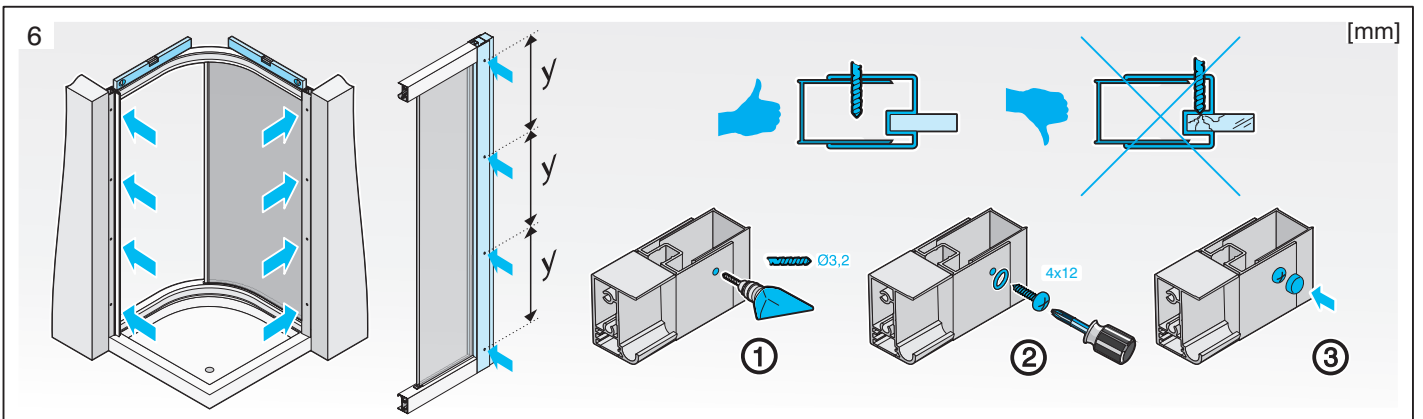

JIKA

CUBITO pure

- 2.5024.1.002.668.1 (800x800x1950 transparent)
- 2.5024.1.002.666.1 (800x800x1950 arctic)
- 2.5024.2.002.668.1 (900x900x1950 transparent)
- 2.5024.2.002.666.1 (900x900x1950 arctic)
- 2.5024.3.002.668.1 (1000x1000x1950 transparent)
- 2.5024.3.002.666.1 (1000x1000x1950 arctic)