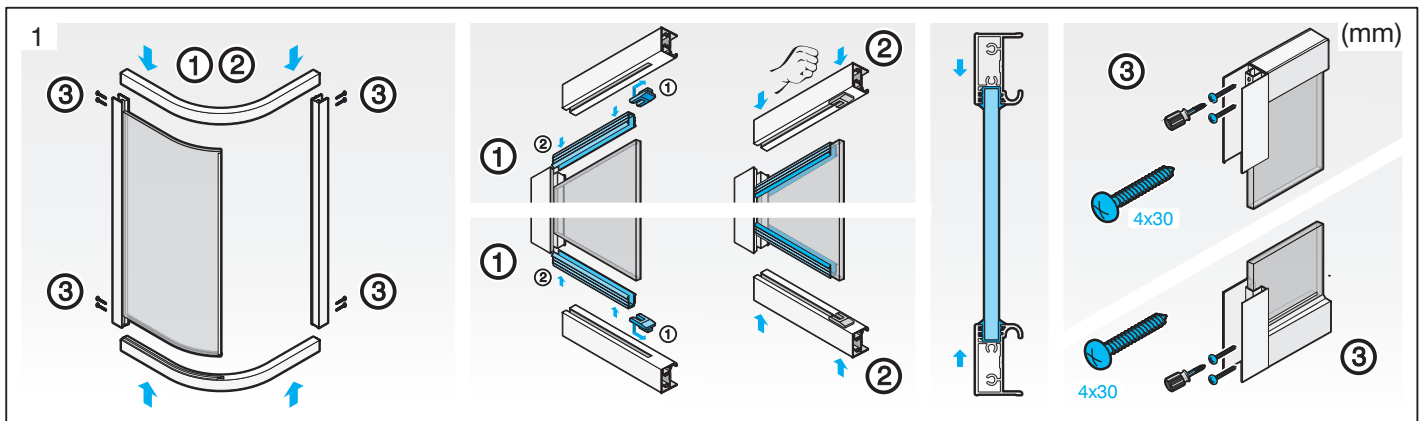

JIKA

CUBITO pure

- 2.5024.1.002.668.1 (800x800x1950 transparent)
- 2.5024.1.002.666.1 (800x800x1950 arctic)
- 2.5024.2.002.668.1 (900x900x1950 transparent)
- 2.5024.2.002.666.1 (900x900x1950 arctic)
- 2.5024.3.002.668.1 (1000x1000x1950 transparent)
- 2.5024.3.002.666.1 (1000x1000x1950 arctic)