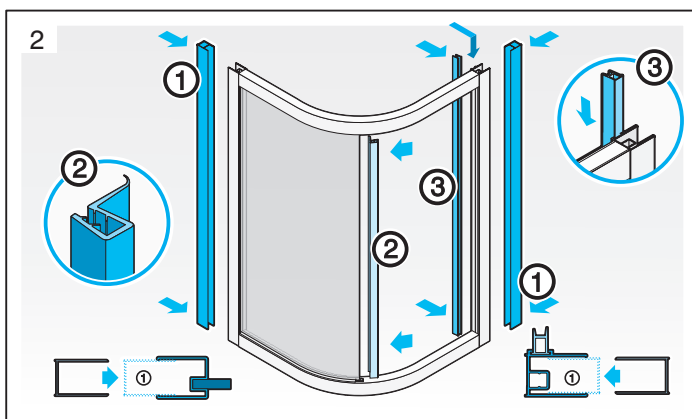

JIKA

CUBITO pure

- 2.5024.1.002.668.1 (800x800x1950 transparent)
- 2.5024.1.002.666.1 (800x800x1950 arctic)
- 2.5024.2.002.668.1 (900x900x1950 transparent)
- 2.5024.2.002.666.1 (900x900x1950 arctic)
- 2.5024.3.002.668.1 (1000x1000x1950 transparent)
- 2.5024.3.002.666.1 (1000x1000x1950 arctic)