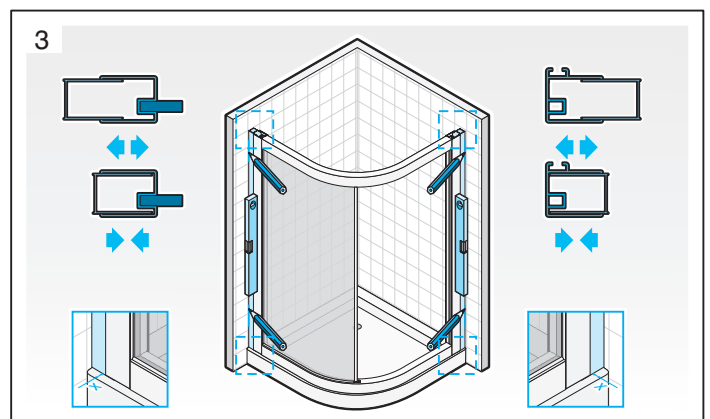

JIKA

CUBITO pure

- 2.5024.1.002.668.1 (800x800x1950 transparent)
- 2.5024.1.002.666.1 (800x800x1950 arctic)
- 2.5024.2.002.668.1 (900x900x1950 transparent)
- 2.5024.2.002.666.1 (900x900x1950 arctic)
- 2.5024.3.002.668.1 (1000x1000x1950 transparent)
- 2.5024.3.002.666.1 (1000x1000x1950 arctic)