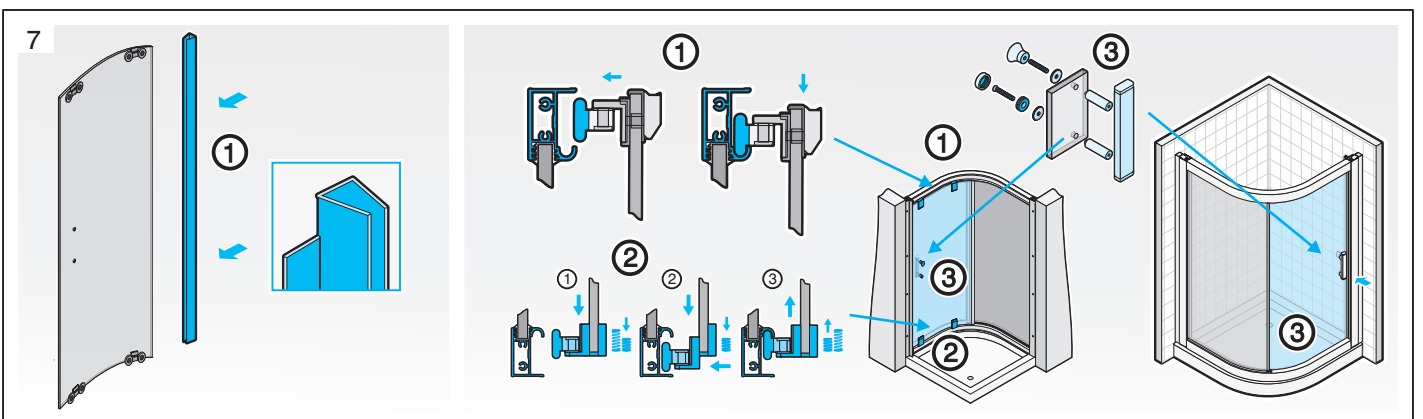

JIKA

CUBITO pure

- 2.5024.1.002.668.1 (800x800x1950 transparent)
- 2.5024.1.002.666.1 (800x800x1950 arctic)
- 2.5024.2.002.668.1 (900x900x1950 transparent)
- 2.5024.2.002.666.1 (900x900x1950 arctic)
- 2.5024.3.002.668.1 (1000x1000x1950 transparent)
- 2.5024.3.002.666.1 (1000x1000x1950 arctic)