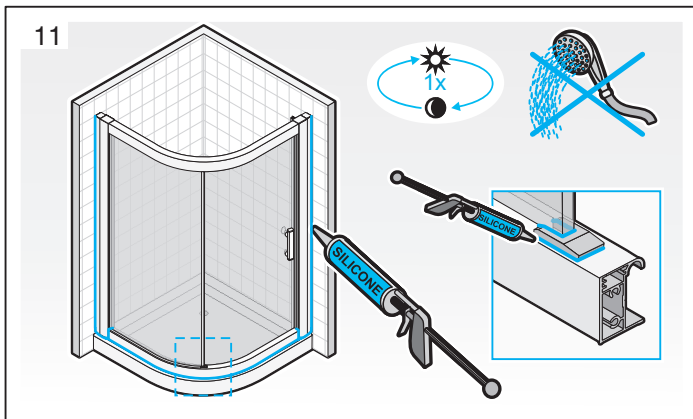

JIKA

CUBITO pure

- 2.5024.1.002.668.1 (800x800x1950 transparent)
- 2.5024.1.002.666.1 (800x800x1950 arctic)
- 2.5024.2.002.668.1 (900x900x1950 transparent)
- 2.5024.2.002.666.1 (900x900x1950 arctic)
- 2.5024.3.002.668.1 (1000x1000x1950 transparent)
- 2.5024.3.002.666.1 (1000x1000x1950 arctic)