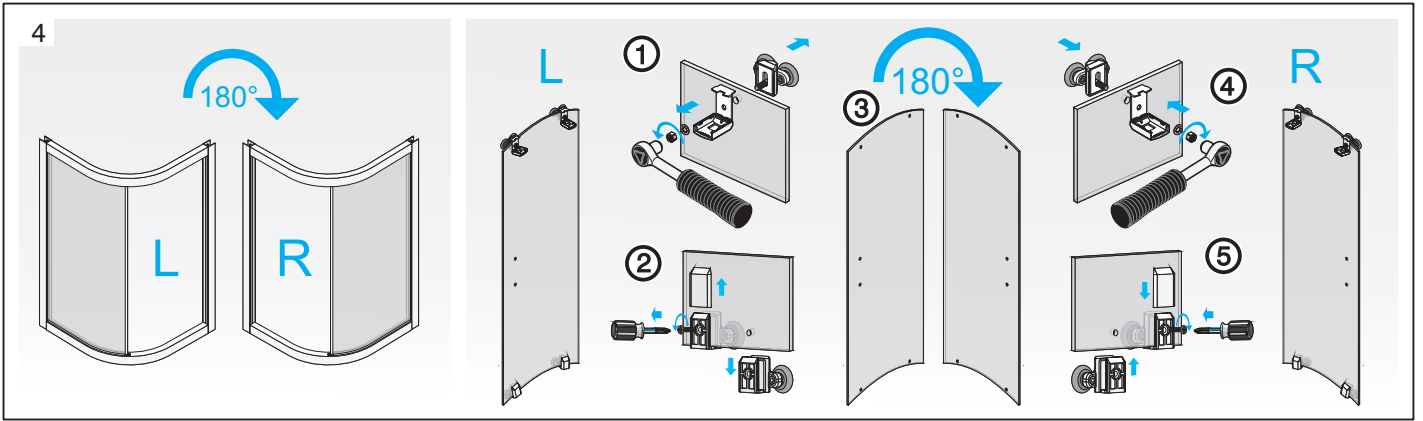

JIKA

CUBITO pure

- 2.5024.1.002.668.1 (800x800x1950 transparent)
- 2.5024.1.002.666.1 (800x800x1950 arctic)
- 2.5024.2.002.668.1 (900x900x1950 transparent)
- 2.5024.2.002.666.1 (900x900x1950 arctic)
- 2.5024.3.002.668.1 (1000x1000x1950 transparent)
- 2.5024.3.002.666.1 (1000x1000x1950 arctic)