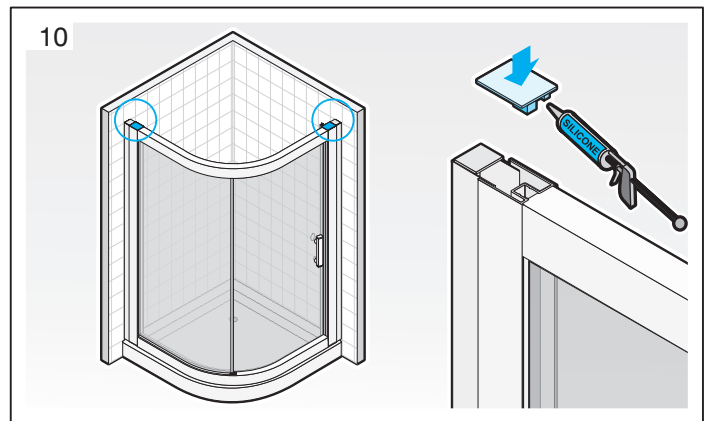

JIKA

CUBITO pure

- 2.5024.1.002.668.1 (800x800x1950 transparent)
- 2.5024.1.002.666.1 (800x800x1950 arctic)
- 2.5024.2.002.668.1 (900x900x1950 transparent)
- 2.5024.2.002.666.1 (900x900x1950 arctic)
- 2.5024.3.002.668.1 (1000x1000x1950 transparent)
- 2.5024.3.002.666.1 (1000x1000x1950 arctic)