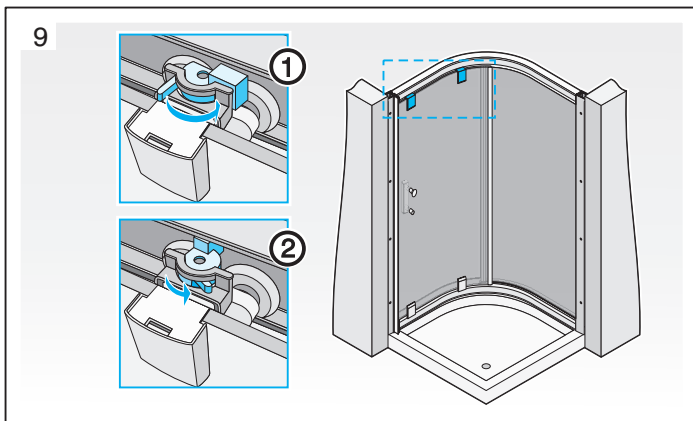

JIKA

CUBITO pure

- 2.5024.1.002.668.1 (800x800x1950 transparent)
- 2.5024.1.002.666.1 (800x800x1950 arctic)
- 2.5024.2.002.668.1 (900x900x1950 transparent)
- 2.5024.2.002.666.1 (900x900x1950 arctic)
- 2.5024.3.002.668.1 (1000x1000x1950 transparent)
- 2.5024.3.002.666.1 (1000x1000x1950 arctic)