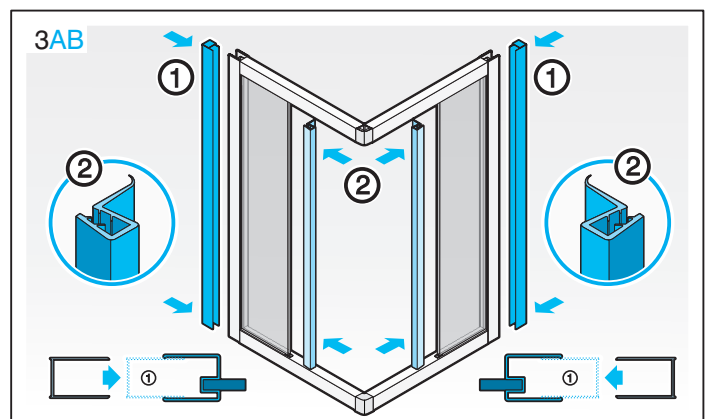

- 2.5124.1.002.668.1 (800x800x1950 transparent)
- 2.5124.1.002.666.1 (800x800x1950 arctic)
- 2.5124.2.002.668.1 (900x900x1950 transparent)
- 2.5124.2.002.666.1 (900x900x1950 arctic)
- 2.5124.3.002.668.1 (1000x1000x1950 transparent)
- 2.5124.3.002.666.1 (1000x1000x1950 arctic)

- 2.5324.1.002.668.1 (800x800x1950 transparent)
- 2.5324.1.002.666.1 (800x800x1950 arctic)
- 2.5324.2.002.668.1 (900x900x1950 transparent)
- 2.5324.2.002.666.1 (900x900x1950 arctic)
- 2.5324.3.002.668.1 (1000x1000x1950 transparent)
- 2.5324.3.002.666.1 (1000x1000x1950 arctic)