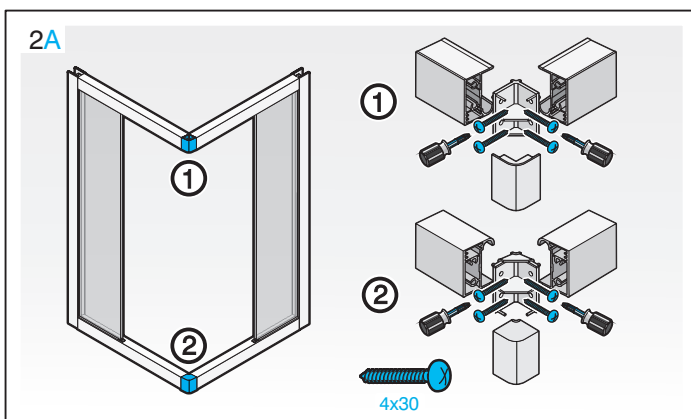

- 2.5124.1.002.668.1 (800x800x1950 transparent)
- 2.5124.1.002.666.1 (800x800x1950 arctic)
- 2.5124.2.002.668.1 (900x900x1950 transparent)
- 2.5124.2.002.666.1 (900x900x1950 arctic)
- 2.5124.3.002.668.1 (1000x1000x1950 transparent)
- 2.5124.3.002.666.1 (1000x1000x1950 arctic)

- 2.5324.1.002.668.1 (800x800x1950 transparent)
- 2.5324.1.002.666.1 (800x800x1950 arctic)
- 2.5324.2.002.668.1 (900x900x1950 transparent)
- 2.5324.2.002.666.1 (900x900x1950 arctic)
- 2.5324.3.002.668.1 (1000x1000x1950 transparent)
- 2.5324.3.002.666.1 (1000x1000x1950 arctic)