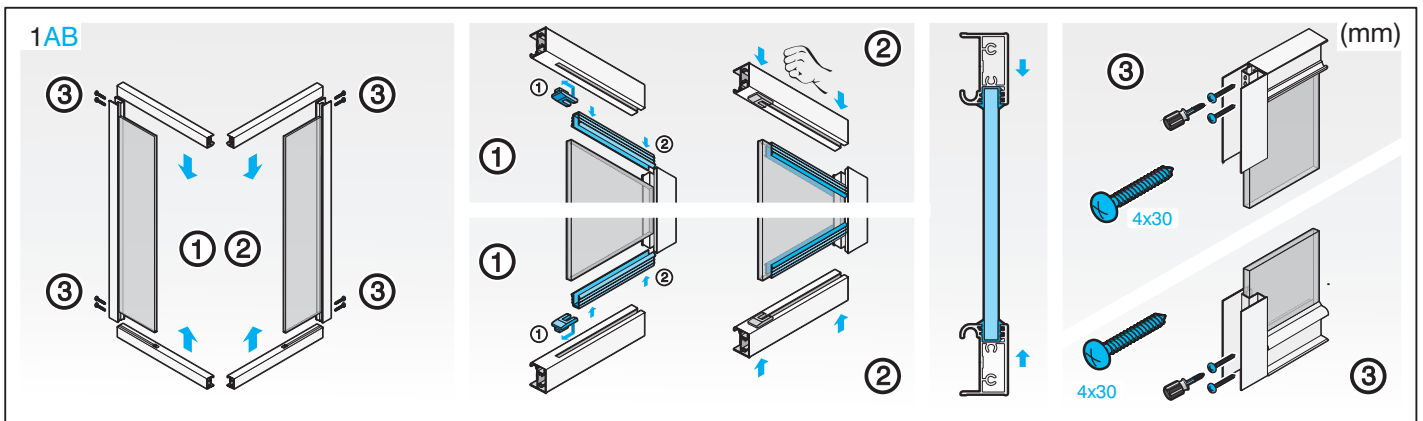

- 2.5124.1.002.668.1 (800x800x1950 transparent)
- 2.5124.1.002.666.1 (800x800x1950 arctic)
- 2.5124.2.002.668.1 (900x900x1950 transparent)
- 2.5124.2.002.666.1 (900x900x1950 arctic)
- 2.5124.3.002.668.1 (1000x1000x1950 transparent)
- 2.5124.3.002.666.1 (1000x1000x1950 arctic)

- 2.5324.1.002.668.1 (800x800x1950 transparent)
- 2.5324.1.002.666.1 (800x800x1950 arctic)
- 2.5324.2.002.668.1 (900x900x1950 transparent)
- 2.5324.2.002.666.1 (900x900x1950 arctic)
- 2.5324.3.002.668.1 (1000x1000x1950 transparent)
- 2.5324.3.002.666.1 (1000x1000x1950 arctic)