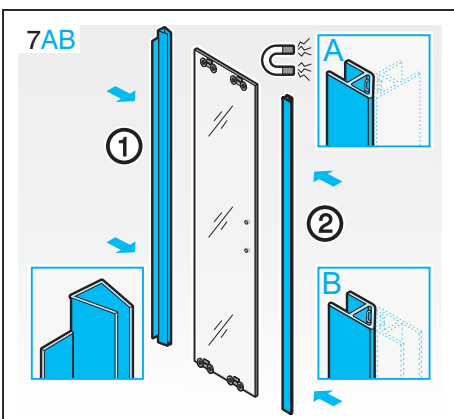

## CUBITO pure

- 2.5124.1.002.668.1 (800x800x1950 transparent)
- 2.5124.1.002.666.1 (800x800x1950 arctic)
- 2.5124.2.002.668.1 (900x900x1950 transparent)
- 2.5124.2.002.666.1 (900x900x1950 arctic)
- 2.5124.3.002.668.1 (1000x1000x1950 transparent)
- 2.5124.3.002.666.1 (1000x1000x1950 arctic)
- 2.5324.1.002.668.1 (800x800x1950 transparent)
- 2.5324.1.002.666.1 (800x800x1950 arctic)
- 2.5324.2.002.668.1 (900x900x1950 transparent)
- 2.5324.2.002.666.1 (900x900x1950 arctic)
- 2.5324.3.002.668.1 (1000x1000x1950 transparent)
- 2.5324.3.002.666.1 (1000x1000x1950 arctic)

A

B

- 2.5124.1.002.668.1 (800x800x1950 transparent)
- 2.5124.1.002.666.1 (800x800x1950 arctic)
- 2.5124.2.002.668.1 (900x900x1950 transparent)
- 2.5124.2.002.666.1 (900x900x1950 arctic)
- 2.5124.3.002.668.1 (1000x1000x1950 transparent)
- 2.5124.3.002.666.1 (1000x1000x1950 arctic)

- 2.5324.1.002.668.1 (800x800x1950 transparent)
- 2.5324.1.002.666.1 (800x800x1950 arctic)
- 2.5324.2.002.668.1 (900x900x1950 transparent)
- 2.5324.2.002.666.1 (900x900x1950 arctic)
- 2.5324.3.002.668.1 (1000x1000x1950 transparent)
- 2.5324.3.002.666.1 (1000x1000x1950 arctic)