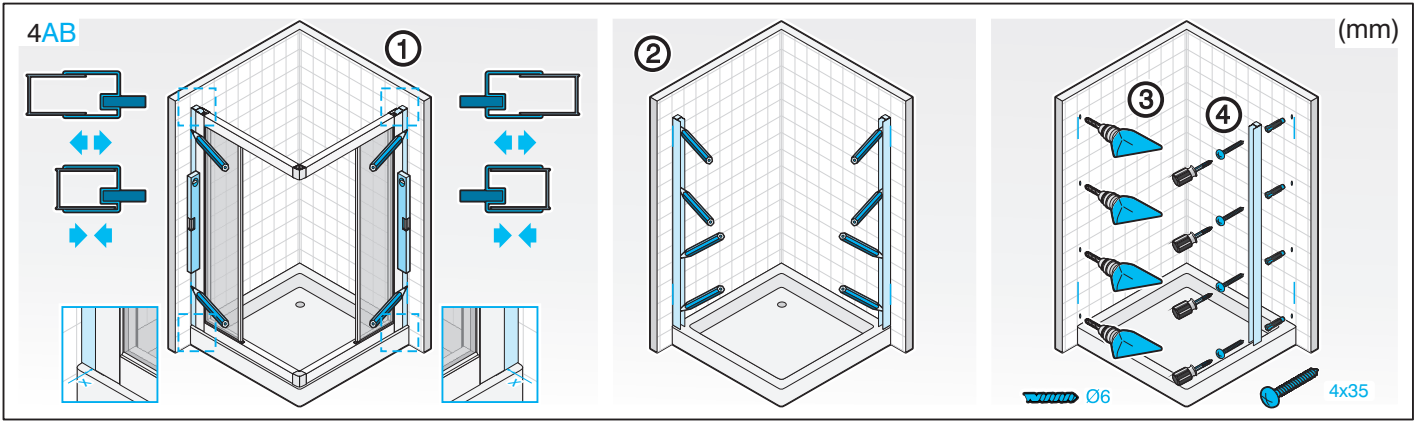

## CUBITO pure

- 2.5124.1.002.668.1 (800x800x1950 transparent)
- 2.5124.1.002.666.1 (800x800x1950 arctic)
- 2.5124.2.002.668.1 (900x900x1950 transparent)
- 2.5124.2.002.666.1 (900x900x1950 arctic)
- 2.5124.3.002.668.1 (1000x1000x1950 transparent)
- 2.5124.3.002.666.1 (1000x1000x1950 arctic)
- 2.5324.1.002.668.1 (800x800x1950 transparent)
- 2.5324.1.002.666.1 (800x800x1950 arctic)
- 2.5324.2.002.668.1 (900x900x1950 transparent)
- 2.5324.2.002.666.1 (900x900x1950 arctic)
- 2.5324.3.002.668.1 (1000x1000x1950 transparent)
- 2.5324.3.002.666.1 (1000x1000x1950 arctic)

A

B

- 2.5124.1.002.668.1 (800x800x1950 transparent)
- 2.5124.1.002.666.1 (800x800x1950 arctic)
- 2.5124.2.002.668.1 (900x900x1950 transparent)
- 2.5124.2.002.666.1 (900x900x1950 arctic)
- 2.5124.3.002.668.1 (1000x1000x1950 transparent)
- 2.5124.3.002.666.1 (1000x1000x1950 arctic)

- 2.5324.1.002.668.1 (800x800x1950 transparent)
- 2.5324.1.002.666.1 (800x800x1950 arctic)
- 2.5324.2.002.668.1 (900x900x1950 transparent)
- 2.5324.2.002.666.1 (900x900x1950 arctic)
- 2.5324.3.002.668.1 (1000x1000x1950 transparent)
- 2.5324.3.002.666.1 (1000x1000x1950 arctic)