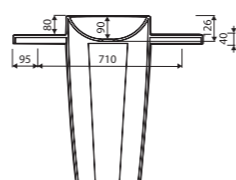

ERATO

Index: 370 050 0xx xx x

LENGTH 490 WIDTH 495 HEIGHT 885 mm

page 20

with or without tap opening, without overflow

recommended mounting method: wall-standing

FAMA BATHTUB

Index: 566 173 0xx xx x

LENGTH 1730 WIDTH 825 HEIGHT 645 mm

page 38

without tap opening, with or without overflow

recommended mounting method: free-standing

FAMA LEG

Index: 566 016 01 (white)
Index: 566 016 02 (black)
Index: 566 016 CH (chrome)

page 38

FINISHING: CHROME

FINISHING: WHITE, BLACK

FEBE

Index: 460 090 0xx xx x

LENGTH 900 WIDTH 360 HEIGHT 850 mm

page 16

with or without tap opening, without overflow

recommended mounting method: wall-standing

HALE

Index: 340 REG 0xx xx x

LENGTH MAX. 1800 WIDTH 480 HEIGHT 200 mm

page 46

with or without tap opening, with overflow

recommended mounting method: wall-mounted

mounted on the brackets custom sizes possible

IVA

Index: 220 060 0xx xx x

LENGTH 600 WIDTH 390 HEIGHT 157 mm

page 33

recommended mounting method: countertop, vanity unit

with or without tap opening, with overflow

FAMA LEG

LENGTH 1730 WIDTH 825 HEIGHT 645 mm

page 38

without tap opening, with or without overflow

recommended mounting method: free-standing

LA DONNA LEG

Index: 565 078 xxx xx

LENGTH 200 WIDTH 190 HEIGHT 780 mm

page 42

recommended mounting method: countertop

without tap opening, without overflow

LA DONNA WASHBASIN

Index: 565 070 0xx xx x

LENGTH 700 WIDTH 460 HEIGHT 112 mm

with or without tap opening, without overflow

HALE

Index: 340 REG 0xx xx x

LENGTH MAX. 1800 WIDTH 480 HEIGHT 200 mm

page 46

with or without tap opening, with overflow

recommended mounting method: wall-mounted

mounted on the brackets custom sizes possible

recommended mounting method: countertop

without tap opening, without overflow

page 22

LARA

Index: 665 040 0xx xx x

LENGTH 400 WIDTH 400 HEIGHT 478 mm