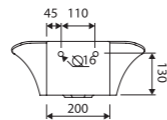

page 14

LENGTH 400 WIDTH 435 HEIGHT 170 mm

with or without tap opening, without overflow

recommended mounting method: countertop, wall-mounted