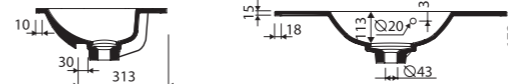

LENGTH 600 WIDTH 450 HEIGHT 178 mm

EMMA 800

Index: 639 080 0xx xx x

page 9

with or without tap opening, with overflow

recommended mounting method: vanity unit

LENGTH 800 WIDTH 450 HEIGHT 178 mm

EMMA 900 LEFT / RIGHT