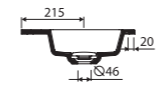

page 9

recommended mounting method: countertop, vanity unit

with or without tap opening, with overflow

LENGTH 1202 WIDTH 390 HEIGHT 117 mm