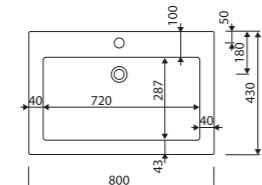

with or without tap opening, with overflow