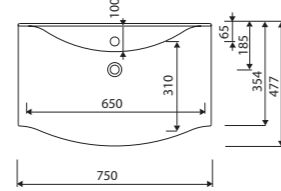

recommended mounting method: countertop, wall-mounted

with tap opening, without overflow

LENGTH 600 WIDTH 410 HEIGHT 126 mm

PAMONA 75

Index: 320 075 0xx xx x

page 37

LENGTH 750 WIDTH 477 HEIGHT 175 mm

with or without tap opening, with overflow