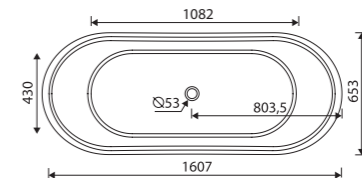

page 11

recommended mounting method: free-standing

without tap opening, with or without overflow

LENGTH 1607 WIDTH 653 HEIGHT 650 mm

PIA 600

Index: 570 060 0xx xx x

page 11

cutting template