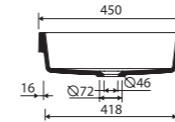

REA STANDING

Index: 211 040 0xx xx x

LENGTH 400 WIDTH 400 HEIGHT 855 mm

page 20

with or without tap opening, without overflow

recommended mounting method: wall-standing

ROSA

Index: 250 060 0xx xx x

LENGTH 600 WIDTH 435 HEIGHT 110 mm

page 15

with tap opening, without overflow

recommended mounting method: countertop, vanity unit, wall-mounted

TALIA 60

Index: 270 060 0xx xx x

LENGTH 600 WIDTH 310 HEIGHT 140 mm

page 11

with or without tap opening, with or without overflow

recommended mounting method: countertop, vanity unit

TALIA 90 LEFT / RIGHT

Index: 270 090 xxx xx x

LENGTH 900 WIDTH 310 HEIGHT 140 mm

page 11

with or without tap opening, with or without overflow

recommended mounting method: countertop, vanity unit

TALIA 120

Index: 270 120 0xx xx x

LENGTH 1204 WIDTH 310 HEIGHT 140 mm

page 11

with or without tap opening, with or without overflow

recommended mounting method: countertop, vanity unit

TATOO

TATOO WHITE PLATE Index: 111 071 0xx xx x
TATOO BLACK PLATE Index: 112 071 0xx xx x

LENGTH 705 WIDTH 504 HEIGHT 68 mm

TATOO WHITE PLATE

page 32

with or without tap opening, without overflow

recommended mounting method: countertop

TEO 600

Index: 641 060 0xx xx x

LENGTH 600 WIDTH 450 HEIGHT 137 mm

page 8

with or without tap opening, with or without overflow

recommended mounting method: countertop, vanity unit, wall-mounted

TEO 600 INSET WASHBASIN

Index: 649 060 0xx xx x

LENGTH 600 WIDTH 450 HEIGHT 137 mm

page 8

without tap opening, without overflow

recommended mounting method: inset washbasin

TEO 800

Index: 641 080 0xx xx x

LENGTH 800 WIDTH 450 HEIGHT 137 mm

page 8

with or without tap opening, with or without overflow

recommended mounting method: countertop, vanity unit, wall-mounted

TEO 900

Index: 641 090 0xx xx x

LENGTH 900 WIDTH 450 HEIGHT 137 mm

page 8