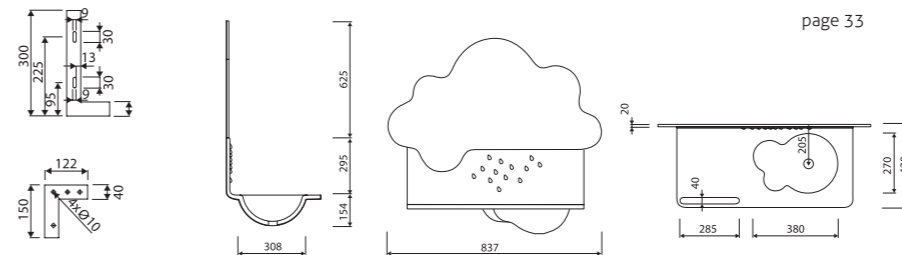

DISA 50

Index: 130 050 0xx xx x

LENGTH 500 WIDTH 480 HEIGHT 150 mm

page 17

with tap opening, without overflow

recommended mounting method: countertop

DISA 60

Index: 130 060 0xx xx x

LENGTH 600 WIDTH 520 HEIGHT 150 mm

page 17

with tap opening, without overflow

recommended mounting method: countertop

DUDU

Index: 480 084 0xx xx x

LENGTH 837 WIDTH 420 HEIGHT 449 mm

page 33