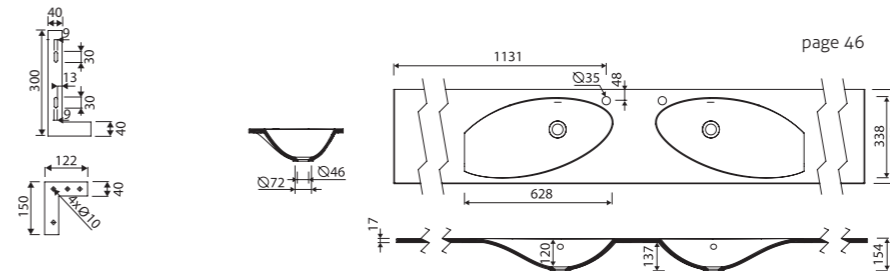

UGO DUET REGULATED

Index: 642 REG 2xx xx x

LENGTH MAX. 2500 WIDTH 400 HEIGHT 154 mm

page 46

mounted on the brackets custom sizes possible

recommended mounting method: vanity unit, wall-mounted

with or without tap opening with overflow