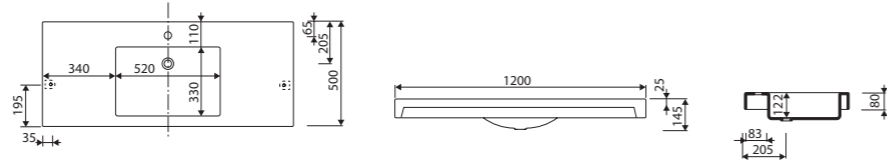

page 38

LENGTH 900 WIDTH 500 HEIGHT 145 mm

with or without tap opening, with or without overflow

recommended mounting method: countertop, vanity unit

MOIRA BIS 120

Index: 280 120 0xx xx x

page 38

LENGTH 1200 WIDTH 500 HEIGHT 145 mm