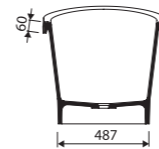

page 11

recommended mounting method: free-standing

without tap opening, with or without overflow

LENGTH 1607 WIDTH 653 HEIGHT 650 mm

PIA 600

Index: 570 060 0xx xx x

page 11

cutting template