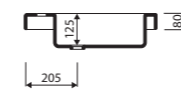

with or without tap opening, without overflow

LENGTH 800 WIDTH 430 HEIGHT 145 mm

MOIRA BIS 60

Index: 280 060 0xx xx x

page 38

recommended mounting method: countertop, vanity unit

with or without tap opening, with or without overflow