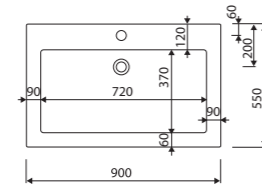

with or without tap opening, with overflow