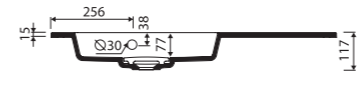

page 9

recommended mounting method: countertop, vanity unit

with or without tap opening, with overflow

LENGTH 902 WIDTH 390 HEIGHT 117 mm