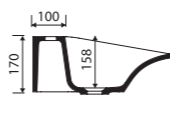

page 14

LENGTH 400 WIDTH 435 HEIGHT 170 mm

with or without tap opening, without overflow

recommended mounting method: countertop, wall-mounted