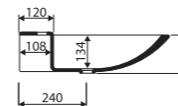

recommended mounting method: countertop