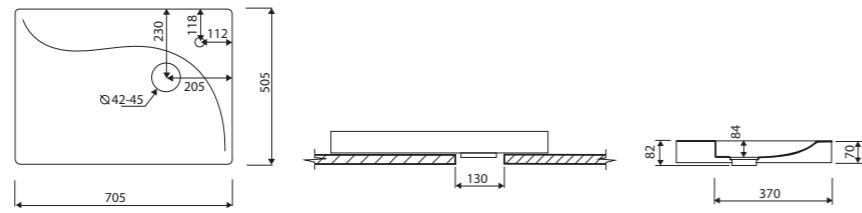

page 23

mounted on the brackets

recommended mounting method: wall-mounted

with or without tap opening with or without overflow

VALA

Index: 510 071 0xx xx x

page 28

LENGTH 705 WIDTH 505 HEIGHT 82 mm