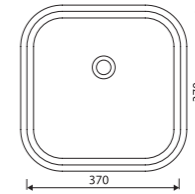

ALTA WASHBASIN

Index: 647 065 0xx xx x

LENGTH 650 WIDTH 390 HEIGHT 145 mm

page 8

with or without tap opening, without overflow

recommended mounting method: inset washbasin

ALTA BATHTUB

Index: 647 156 0xx xx x

LENGTH 1560 WIDTH 730 HEIGHT 590 mm

page 8

with or without tap opening, with or without overflow

recommended mounting method: free-standing

ALTA ENCLOSURE

Index: 647 056 0xx xx x

LENGTH 245 WIDTH 131 HEIGHT 564 mm

page 8

ARGO

Index: 290 100 0xx xx x

LENGTH 1000 WIDTH 500 HEIGHT 140 mm

page 35

with or without tap opening, with or without overflow

recommended mounting method: countertop, vanity unit

ATAMI

Index: 465 100 0xx xx x

LENGTH 1000 WIDTH 387 HEIGHT 955 mm

page 22

with or without tap opening, without overflow

recommended mounting method: wall-mounted

ATRIA

Index: 150 065 0xx xx x

LENGTH 650 WIDTH 520 HEIGHT 150 mm

page 21

with tap opening, without overflow

recommended mounting method: countertop

recommended mounting method: countertop

page 34

without tap opening, without overflow

BALIA WASHBASIN

Index: 591 040 0xx xx x

LENGTH 400 WIDTH 400 HEIGHT 300 mm

BALIA BATHTUB

Index: 590 120 0xx xx x

LENGTH 1215 WIDTH 1215 HEIGHT 650 mm

page 34

without tap opening, without overflow

recommended mounting method: free-standing

CARME 98

Index: 260 098 0xx xx x

LENGTH 980 WIDTH 550 HEIGHT 145 mm

page 19

with tap opening, with or without overflow

recommended mounting method: countertop, vanity unit

CARME 130

Index: 260 130 0xx xx x

LENGTH 1300 WIDTH 550 HEIGHT 150 mm

page 19

with tap opening, with or without overflow

recommended mounting method: countertop, vanity unit