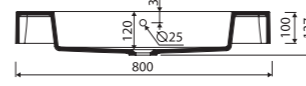

recommended mounting method: countertop, vanity unit, wall-mounted