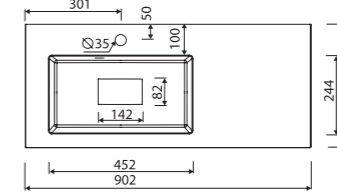

page 9

recommended mounting method: countertop, vanity unit

with or without tap opening, with overflow

LENGTH 902 WIDTH 390 HEIGHT 117 mm