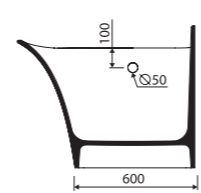

MISA BATHTUB

Index: 634 155 0xx xx x

page 14

LENGTH 1553 WIDTH 916 HEIGHT 812 mm

with or without tap opening, with or without overflow

recommended mounting method: alcove bathtub

MODICO 600

Index: 350 060 0xx xx x