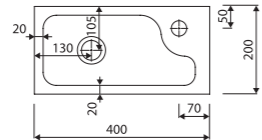

page 43

with or without tap opening, without overflow

recommended mounting method: countertop, vanity unit, wall-mounted

LENGTH 400 WIDTH 200 HEIGHT 100 mm

ELARA 4

Index: 420 040 0xx xx x

page 43

with or without tap opening, without overflow