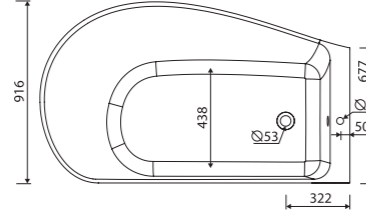

MISA BATHTUB

Index: 634 155 0xx xx x

page 14

LENGTH 1553 WIDTH 916 HEIGHT 812 mm

with or without tap opening, with or without overflow

recommended mounting method: alcove bathtub

MODICO 600

Index: 350 060 0xx xx x