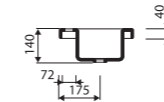

recommended mounting method: countertop, vanity unit