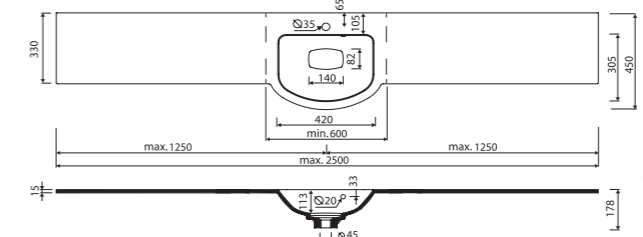

DUNA

Index: 190 060 0xx xx x

page 33

with or without tap opening, without overflow

recommended mounting method: countertop, vanity unit

LENGTH 600 WIDTH 450 HEIGHT 120 mm

ELARA 1

Index: 390 040 0xx xx x

page 43

with or without tap opening, without overflow

recommended mounting method: countertop, vanity unit, wall-mounted

LENGTH 400 WIDTH 200 HEIGHT 100 mm

ELARA 2

Index: 400 040 0xx xx x

page 43

with or without tap opening, without overflow

recommended mounting method: countertop, vanity unit, wall-mounted

LENGTH 400 WIDTH 200 HEIGHT 100 mm

ELARA 3

Index: 410 040 0xx xx x

page 43

with or without tap opening, without overflow

recommended mounting method: countertop, vanity unit, wall-mounted

LENGTH 400 WIDTH 200 HEIGHT 100 mm

ELARA 4

Index: 420 040 0xx xx x

page 43

with or without tap opening, without overflow

recommended mounting method: countertop, vanity unit, wall-mounted

LENGTH 400 WIDTH 200 HEIGHT 100 mm

EMMA 600

Index: 639 060 0xx xx x

page 9

with or without tap opening, with overflow

recommended mounting method: vanity unit

LENGTH 600 WIDTH 450 HEIGHT 178 mm

EMMA 800

Index: 639 080 0xx xx x

page 9

with or without tap opening, with overflow

recommended mounting method: vanity unit

LENGTH 800 WIDTH 450 HEIGHT 178 mm

EMMA 900 LEFT / RIGHT

Index: 639 090 xxx xx x

page 9

with or without tap opening, with overflow

recommended mounting method: vanity unit

LENGTH 900 WIDTH 450 HEIGHT 178 mm

EMMA 1200

Index: 639 120 0xx xx x

page 9

with or without tap opening, with overflow

recommended mounting method: vanity unit

LENGTH 1200 WIDTH 450 HEIGHT 178 mm

EMMA 2500 REGULATED

Index: 639 REG 0xx xx x

page 46

with or without tap opening, with overflow

custom sizes possible

recommended mounting method: vanity unit

LENGTH MAX. 2500 WIDTH 450 HEIGHT 178 mm