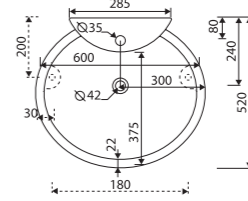

DISA 50

Index: 130 050 0xx xx x

LENGTH 500 WIDTH 480 HEIGHT 150 mm

page 17

with tap opening, without overflow

recommended mounting method: countertop

DISA 60

Index: 130 060 0xx xx x

LENGTH 600 WIDTH 520 HEIGHT 150 mm

page 17

with tap opening, without overflow

recommended mounting method: countertop

DUDU

Index: 480 084 0xx xx x

LENGTH 837 WIDTH 420 HEIGHT 449 mm

page 33