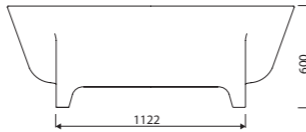

LENGTH 600 WIDTH 350 HEIGHT 137 mm

without tap opening, without overflow

recommended mounting method: countertop

LIVA BATHTUB

Index: 555 170 0xx xx x

page 30

LENGTH 1700 WIDTH 750 HEIGHT 600 mm

without tap opening, without overflow