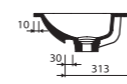

with or without tap opening, with overflow

recommended mounting method: vanity unit

LENGTH 1200 WIDTH 450 HEIGHT 178 mm

EMMA 2500 REGULATED

Index: 639 REG 0xx xx x

page 46

with or without tap opening, with overflow