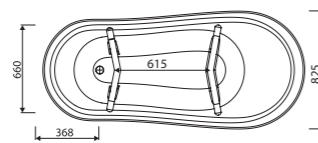

without tap opening, with or without overflow