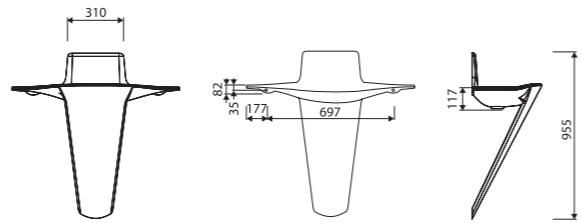

Index: 465 100 0xx xx x

LENGTH 1000 WIDTH 387 HEIGHT 955 mm

page 22

with or without tap opening, without overflow

recommended mounting method: wall-mounted

ATRIA

Index: 150 065 0xx xx x

LENGTH 650 WIDTH 520 HEIGHT 150 mm