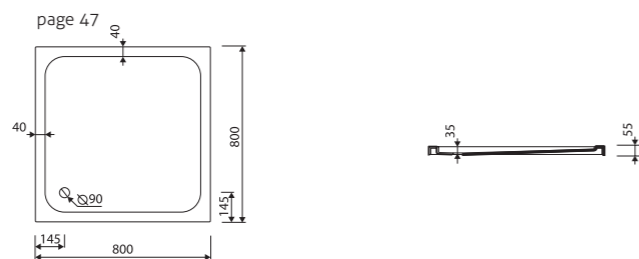

recommended mounting method: wall-standing

WAVER

Index: 470 040 0xx xx x

page 18

LENGTH 400 WIDTH 400 HEIGHT 875 mm

without tap opening, without overflow

recommended mounting method: wall-standing

CETI 80 SQUARE SHOWER TRAY

Index: 180 080 xxx

page 47

LENGTH 800 WIDTH 800 HEIGHT 55 mm

drain diameter 90 mm

CETI 80 ROUND SHOWER TRAY

Index: 185 080 xxx

page 48

LENGTH 800 WIDTH 800 HEIGHT 55 mm