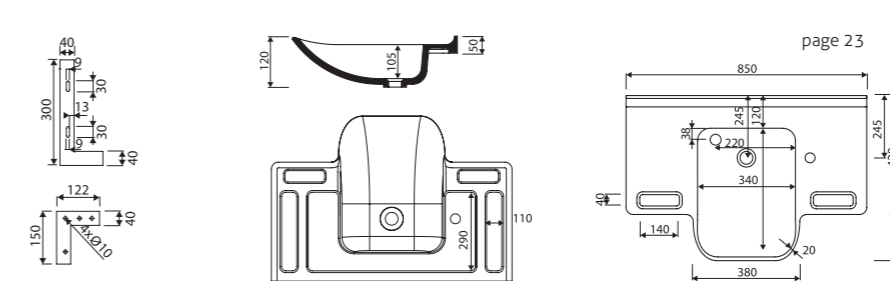

UNI

Index: 550 085 0xx xx x

LENGTH 850 WIDTH 600 HEIGHT 120 mm

page 23

mounted on the brackets

recommended mounting method: wall-mounted

with or without tap opening with or without overflow