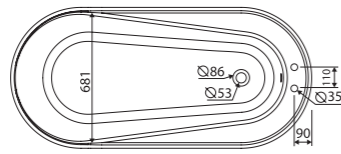

LENGTH 1560 WIDTH 730 HEIGHT 590 mm

page 8

with or without tap opening, with or without overflow

recommended mounting method: free-standing

ALTA ENCLOSURE

Index: 647 056 0xx xx x

LENGTH 245 WIDTH 131 HEIGHT 564 mm