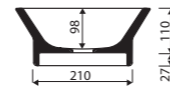

page 30

LENGTH 486 WIDTH 320 HEIGHT 137 mm

without tap opening, without overflow

recommended mounting method: countertop