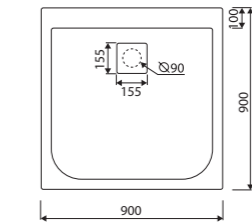

page 48

LENGTH 900 WIDTH 900 HEIGHT 100 mm

drain diameter 90 mm

shower tray radius: 480 mm