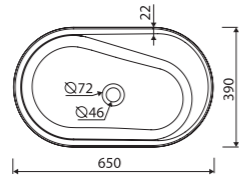

LENGTH 650 WIDTH 390 HEIGHT 145 mm

page 8

with or without tap opening, without overflow