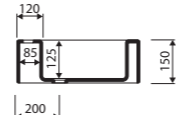

LENGTH 900 WIDTH 550 HEIGHT 150 mm

page 41

with or without tap opening, with overflow

recommended mounting method: countertop, vanity unit

CETO 130

Index: 170 130 0xx xx x

LENGTH 1300 WIDTH 550 HEIGHT 150 mm