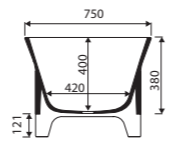

LENGTH 600 WIDTH 350 HEIGHT 137 mm

without tap opening, without overflow

recommended mounting method: countertop

LIVA BATHTUB

Index: 555 170 0xx xx x

page 30

LENGTH 1700 WIDTH 750 HEIGHT 600 mm

without tap opening, without overflow