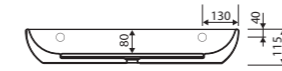

recommended mounting method: countertop, wall-mounted