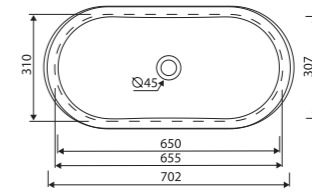

PIA 700

Index: 572 070 0xx xx x

page 11

recommended mounting method: countertop, inset washbasin

without tap opening, without overflow

LENGTH 720 WIDTH 361 HEIGHT 125 mm