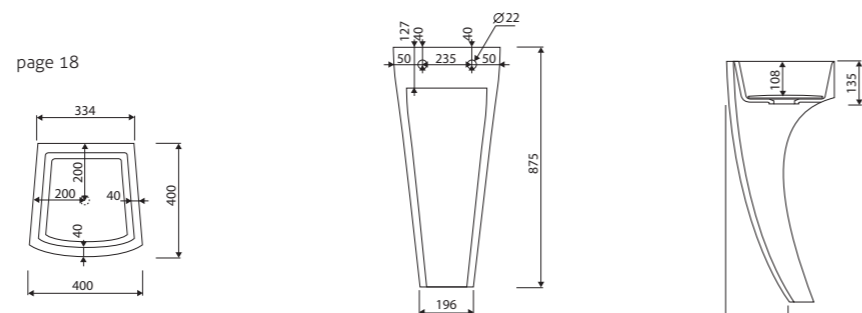

WAVER

Index: 470 040 0xx xx x

page 18

LENGTH 400 WIDTH 400 HEIGHT 875 mm

without tap opening, without overflow

recommended mounting method: wall-standing