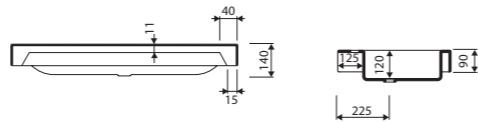

recommended mounting method: countertop, vanity unit