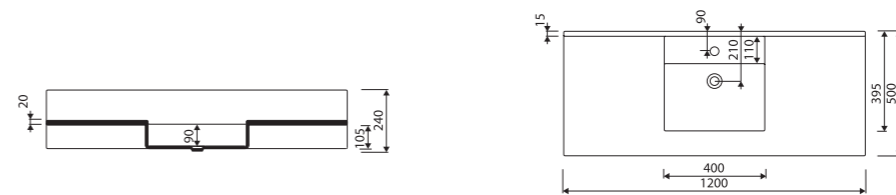

ONDA

Index: 330 120 0xx xx x

page 35

recommended mounting method: vanity unit

with tap opening, with or without overflow

LENGTH 1200 WIDTH 500 HEIGHT 240 mm