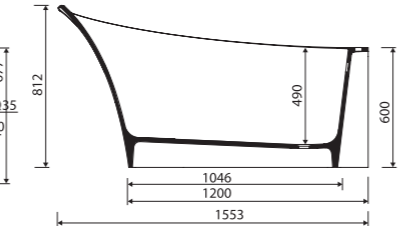

MISA BATHTUB

Index: 634 155 0xx xx x

page 14

LENGTH 1553 WIDTH 916 HEIGHT 812 mm

with or without tap opening, with or without overflow

recommended mounting method: alcove bathtub

MODICO 600

Index: 350 060 0xx xx x