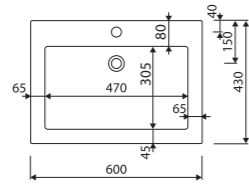

with or without tap opening, with overflow