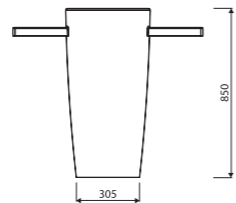

recommended mounting method: wall-standing