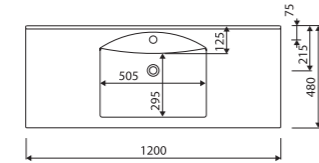

page 41

LENGTH 1200 WIDTH 480 HEIGHT 150 mm

with or without tap opening, with or without overflow

recommended mounting method: countertop, vanity unit