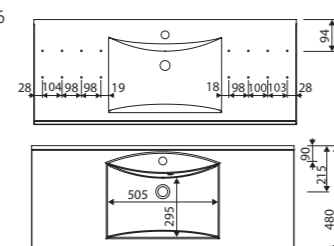

page 46

LENGTH MAX. 1200 WIDTH 480 HEIGHT 145 mm

with or without tap opening, with or without overflow

recommended mounting method: wall-mounted
mounted on the brackets
custom sizes possible

LAVINIA

Index: 120 089 0xx xx x