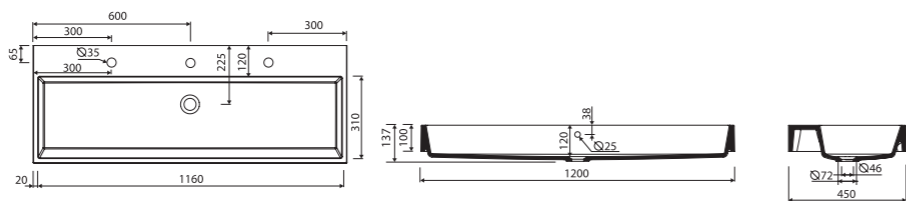

TEO 1200

Index: 641 120 0xx xx x

LENGTH 1200 WIDTH 450 HEIGHT 137 mm

page 8

with or without tap opening, with or without overflow

recommended mounting method: countertop, vanity unit