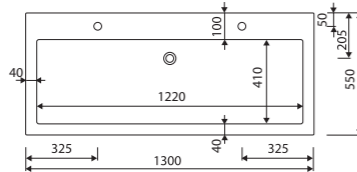

with two tap openings or without openings, with overflow