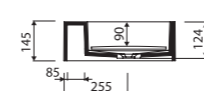

page 37

recommended mounting method: countertop, vanity unit

with or without tap opening, without overflow

LENGTH 600 WIDTH 430 HEIGHT 145 mm

MODICO 800

Index: 350 080 0xx xx x

page 37

recommended mounting method: countertop, vanity unit