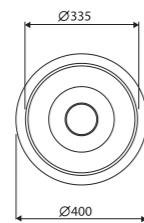

PERŁA

Index: 360 040 0xx xx x

page 30