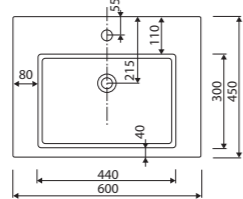

page 33

with or without tap opening, without overflow