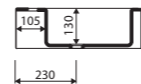

CETI

Index: 180 045 0xx xx x

LENGTH 450 WIDTH 480 HEIGHT 150 mm

page 41

with or without tap opening, without overflow

recommended mounting method: countertop, vanity unit

CETO 60

Index: 170 060 0xx xx x

LENGTH 600 WIDTH 430 HEIGHT 150 mm

page 41

with or without tap opening, with overflow

recommended mounting method: countertop, vanity unit, wall-mounted

CETO 80

Index: 170 080 0xx xx x

LENGTH 800 WIDTH 430 HEIGHT 150 mm

page 41

with or without tap opening, with overflow

recommended mounting method: countertop, vanity unit

CETO 90

Index: 170 090 0xx xx x

LENGTH 900 WIDTH 550 HEIGHT 150 mm

page 41

with or without tap opening, with overflow

recommended mounting method: countertop, vanity unit

CETO 130

Index: 170 130 0xx xx x

LENGTH 1300 WIDTH 550 HEIGHT 150 mm

page 41

with two tap openings or without openings, with overflow

recommended mounting method: countertop, vanity unit

DELIA

Index: 140 063 0xx xx x

LENGTH 630 WIDTH 465 HEIGHT 180 mm

page 21

with tap opening, with overflow

recommended mounting method: countertop

page 23

with or without tap opening, without overflow

recommended mounting method: countertop, wall-mounted

LENGTH 700 WIDTH 450 HEIGHT 115 mm

DIONE

Index: 505 070 0xx xx x

DISA 50

Index: 130 050 0xx xx x

LENGTH 500 WIDTH 480 HEIGHT 150 mm

page 17

with tap opening, without overflow

recommended mounting method: countertop

DISA 60

Index: 130 060 0xx xx x

LENGTH 600 WIDTH 520 HEIGHT 150 mm

page 17

with tap opening, without overflow

recommended mounting method: countertop

DUDU

Index: 480 084 0xx xx x

LENGTH 837 WIDTH 420 HEIGHT 449 mm

page 33

mounted on the brackets

recommended mounting method: wall-mounted

with or without tap opening, without overflow