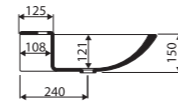

DISA 50

Index: 130 050 0xx xx x

LENGTH 500 WIDTH 480 HEIGHT 150 mm

page 17

with tap opening, without overflow

recommended mounting method: countertop

DISA 60

Index: 130 060 0xx xx x