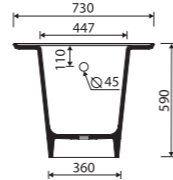

LENGTH 1560 WIDTH 730 HEIGHT 590 mm

page 8

with or without tap opening, with or without overflow

recommended mounting method: free-standing

ALTA ENCLOSURE

Index: 647 056 0xx xx x

LENGTH 245 WIDTH 131 HEIGHT 564 mm

Index: 465 100 0xx xx x

LENGTH 1000 WIDTH 387 HEIGHT 955 mm

page 22

with or without tap opening, without overflow

recommended mounting method: wall-mounted

ATRIA

Index: 150 065 0xx xx x

LENGTH 650 WIDTH 520 HEIGHT 150 mm