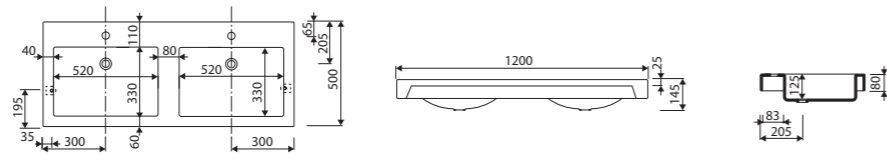

with or without tap opening, with or without overflow

recommended mounting method: countertop, vanity unit

MOIRA BIS 120 DUET

Index: 280 120 2xx xx x

page 38

LENGTH 1200 WIDTH 500 HEIGHT 145 mm

with two tap openings or without openings with overflow