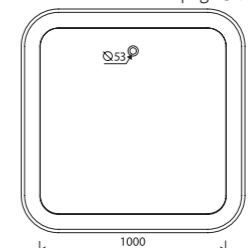

Index: 465 100 0xx xx x

LENGTH 1000 WIDTH 387 HEIGHT 955 mm

page 22

with or without tap opening, without overflow

recommended mounting method: wall-mounted

ATRIA

Index: 150 065 0xx xx x

LENGTH 650 WIDTH 520 HEIGHT 150 mm

LENGTH 400 WIDTH 400 HEIGHT 300 mm

BALIA BATHTUB

Index: 590 120 0xx xx x

LENGTH 1215 WIDTH 1215 HEIGHT 650 mm

page 34

without tap opening, without overflow

recommended mounting method: free-standing

CARME 98