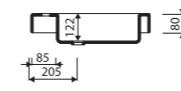

recommended mounting method: countertop, vanity unit

with or without tap opening, with or without overflow

LENGTH 700 WIDTH 500 HEIGHT 145 mm