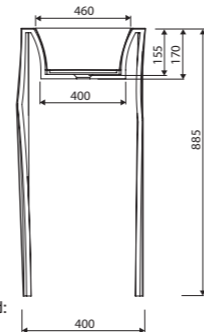

ERATO

Index: 370 050 0xx xx x

LENGTH 490 WIDTH 495 HEIGHT 885 mm

page 20

with or without tap opening, without overflow

recommended mounting method: wall-standing

FAMA BATHTUB

Index: 566 173 0xx xx x

LENGTH 1730 WIDTH 825 HEIGHT 645 mm

page 38

without tap opening, with or without overflow

recommended mounting method: free-standing

FAMA LEG

Index: 566 016 01 (white)
Index: 566 016 02 (black)
Index: 566 016 CH (chrome)

page 38

FINISHING: CHROME

FINISHING: WHITE, BLACK

FEBE

Index: 460 090 0xx xx x

LENGTH 900 WIDTH 360 HEIGHT 850 mm

page 16

with or without tap opening, without overflow

recommended mounting method: wall-standing

HALE

Index: 340 REG 0xx xx x

LENGTH MAX. 1800 WIDTH 480 HEIGHT 200 mm

page 46

with or without tap opening, with overflow

recommended mounting method: wall-mounted

mounted on the brackets custom sizes possible

IVA

Index: 220 060 0xx xx x

LENGTH 600 WIDTH 390 HEIGHT 157 mm

page 33

recommended mounting method: countertop, vanity unit

with or without tap opening, with overflow

FAMA LEG

LENGTH 1730 WIDTH 825 HEIGHT 645 mm

page 38

without tap opening, with or without overflow

recommended mounting method: free-standing

LA DONNA LEG

Index: 565 078 xxx xx

LENGTH 200 WIDTH 190 HEIGHT 780 mm

page 42

recommended mounting method: countertop

without tap opening, without overflow

LA DONNA WASHBASIN

Index: 565 070 0xx xx x

LENGTH 700 WIDTH 460 HEIGHT 112 mm

with or without tap opening, without overflow

HALE

Index: 340 REG 0xx xx x

LENGTH MAX. 1800 WIDTH 480 HEIGHT 200 mm

page 46

with or without tap opening, with overflow

recommended mounting method: wall-mounted

mounted on the brackets custom sizes possible

recommended mounting method: countertop

without tap opening, without overflow

page 22

LARA

Index: 665 040 0xx xx x

LENGTH 400 WIDTH 400 HEIGHT 478 mm