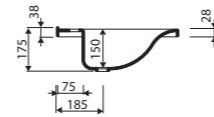

recommended mounting method: countertop, wall-mounted

with tap opening, without overflow

LENGTH 600 WIDTH 410 HEIGHT 126 mm

PAMONA 75

Index: 320 075 0xx xx x

page 37

LENGTH 750 WIDTH 477 HEIGHT 175 mm

with or without tap opening, with overflow