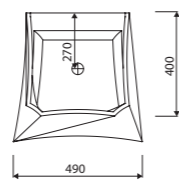

recommended mounting method: wall-standing