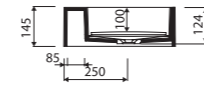

recommended mounting method: countertop, vanity unit

with or without tap opening, without overflow

LENGTH 600 WIDTH 430 HEIGHT 145 mm