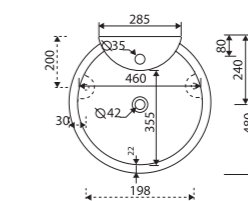

recommended mounting method: countertop

page 23

with or without tap opening, without overflow

recommended mounting method: countertop, wall-mounted

LENGTH 700 WIDTH 450 HEIGHT 115 mm

DIONE

Index: 505 070 0xx xx x

DISA 50

Index: 130 050 0xx xx x

LENGTH 500 WIDTH 480 HEIGHT 150 mm

page 17

with tap opening, without overflow

recommended mounting method: countertop

DISA 60

Index: 130 060 0xx xx x