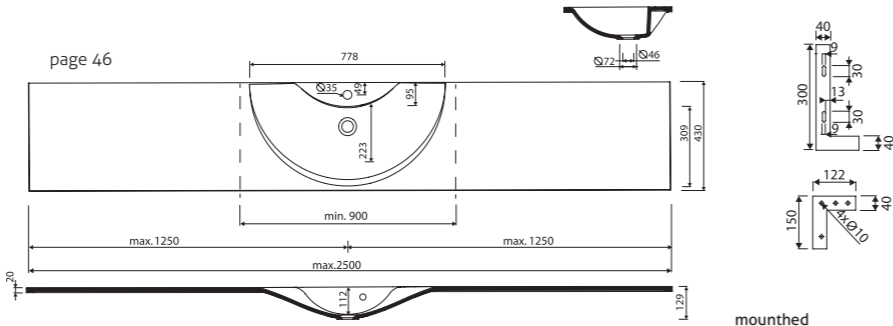

VERA 2500 REGULATED

Index: 643 REG 0xx xx x

page 46

LENGTH MAX. 2500 WIDTH 430 HEIGHT 129 mm

with or without tap opening, with or without overflow

recommended mounting method: vanity unit, wall-mounted

mounted on the brackets custom sizes possible