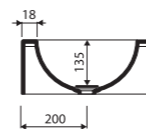

LENGTH 620 WIDTH 361 HEIGHT 125 mm

without tap opening, without overflow

recommended mounting method: countertop, inset washbasin

recommended mounting method: countertop, vanity unit

page 25