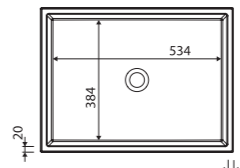

LENGTH 600 WIDTH 450 HEIGHT 137 mm

page 8

without tap opening, without overflow