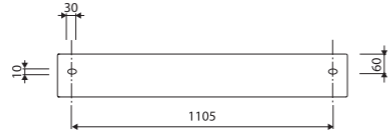

recommended mounting method: countertop, vanity unit