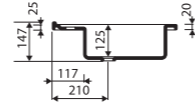

page 41

LENGTH 600 WIDTH 480 HEIGHT 147 mm

with or without tap opening, with or without overflow

recommended mounting method: countertop, vanity unit