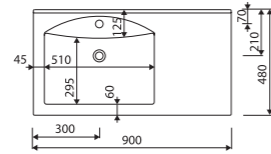

page 41

LENGTH 900 WIDTH 480 HEIGHT 150 mm

with or without tap opening, with or without overflow

recommended mounting method: countertop, vanity unit