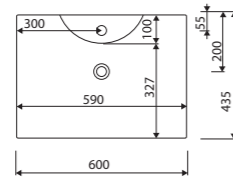

LENGTH 600 WIDTH 435 HEIGHT 110 mm

page 15

with tap opening, without overflow