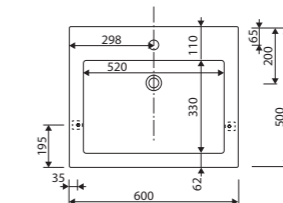

with or without tap opening, without overflow

LENGTH 800 WIDTH 430 HEIGHT 145 mm

MOIRA BIS 60

Index: 280 060 0xx xx x

page 38

recommended mounting method: countertop, vanity unit

with or without tap opening, with or without overflow