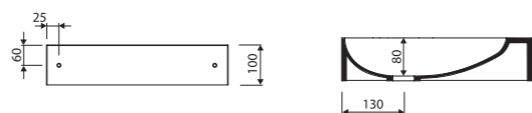

LENGTH 600 WIDTH 450 HEIGHT 120 mm

ELARA 1

Index: 390 040 0xx xx x

page 43

with or without tap opening, without overflow

recommended mounting method: countertop, vanity unit, wall-mounted

LENGTH 400 WIDTH 200 HEIGHT 100 mm