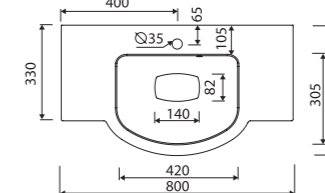

recommended mounting method: countertop, vanity unit, wall-mounted

LENGTH 400 WIDTH 200 HEIGHT 100 mm

EMMA 600

Index: 639 060 0xx xx x

page 9

with or without tap opening, with overflow

recommended mounting method: vanity unit

LENGTH 600 WIDTH 450 HEIGHT 178 mm

EMMA 800

Index: 639 080 0xx xx x

page 9

with or without tap opening, with overflow

recommended mounting method: vanity unit

LENGTH 800 WIDTH 450 HEIGHT 178 mm

EMMA 900 LEFT / RIGHT