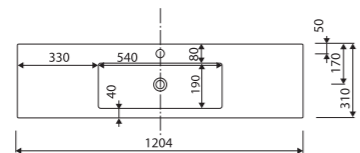

LENGTH 1204 WIDTH 310 HEIGHT 140 mm

page 11