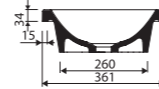

PIA 900

Index: 573 090 0xx xx x

page 11