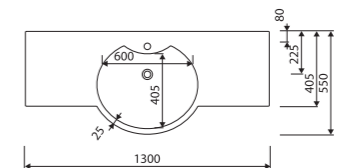

with tap opening, with or without overflow

recommended mounting method: countertop, vanity unit