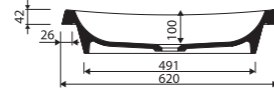

page 11

recommended mounting method: free-standing

without tap opening, with or without overflow

LENGTH 1607 WIDTH 653 HEIGHT 650 mm

PIA 600

Index: 570 060 0xx xx x

page 11

cutting template