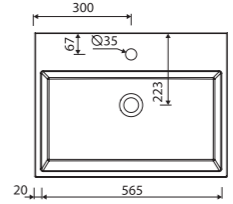

LENGTH 600 WIDTH 450 HEIGHT 137 mm

page 8

with or without tap opening, with or without overflow