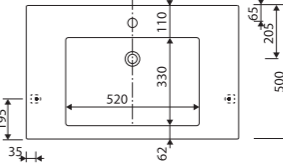

LIVA 500 WASHBASIN

Index: 556 048 0xx xx x

page 30

LENGTH 486 WIDTH 320 HEIGHT 137 mm

without tap opening, without overflow

recommended mounting method: countertop

LIVA 600 WASHBASIN

Index: 556 060 0xx xx x

page 30

LENGTH 600 WIDTH 350 HEIGHT 137 mm

without tap opening, without overflow

recommended mounting method: countertop

LIVA BATHTUB

Index: 555 170 0xx xx x

page 30

LENGTH 1700 WIDTH 750 HEIGHT 600 mm

without tap opening, without overflow

recommended mounting method: free-standing

MISA WASHBASIN

Index: 633 040 0xx xx x

page 14

LENGTH 400 WIDTH 435 HEIGHT 170 mm

with or without tap opening, without overflow

recommended mounting method: countertop, wall-mounted

MISA BATHTUB

Index: 634 155 0xx xx x

page 14

LENGTH 1553 WIDTH 916 HEIGHT 812 mm

with or without tap opening, with or without overflow

recommended mounting method: alcove bathtub

MODICO 600

Index: 350 060 0xx xx x

page 37

recommended mounting method: countertop, vanity unit

with or without tap opening, without overflow

LENGTH 600 WIDTH 430 HEIGHT 145 mm

MODICO 800

Index: 350 080 0xx xx x

page 37

recommended mounting method: countertop, vanity unit

with or without tap opening, without overflow

LENGTH 800 WIDTH 430 HEIGHT 145 mm

MOIRA BIS 60

Index: 280 060 0xx xx x

page 38

recommended mounting method: countertop, vanity unit

with or without tap opening, with or without overflow

LENGTH 600 WIDTH 500 HEIGHT 145 mm

MOIRA BIS 70

Index: 280 070 0xx xx x

page 38

recommended mounting method: countertop, vanity unit

with or without tap opening, with or without overflow

LENGTH 700 WIDTH 500 HEIGHT 145 mm

MOIRA BIS 80

Index: 280 080 0xx xx x

page 38

recommended mounting method: countertop, vanity unit

with or without tap opening, with or without overflow

LENGTH 800 WIDTH 500 HEIGHT 145 mm