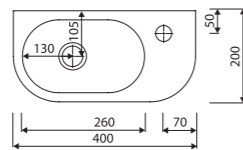

page 43

with or without tap opening, without overflow