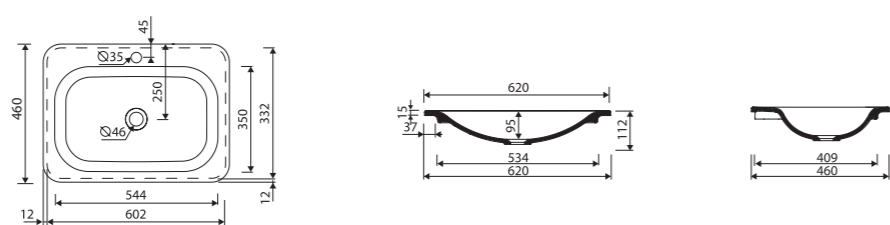

with or without tap opening, with or without overflow

recommended mounting method: countertop

TYTAN WASHBASIN

Index: 586 062 0xx xx x

LENGTH 620 WIDTH 460 HEIGHT 112 mm

page 26

upon customer's order- with or without tap opening, without overflow