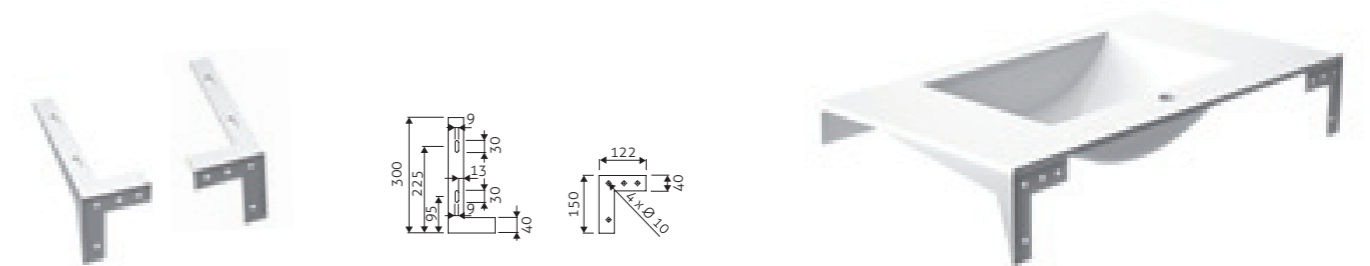

LA DONNA LEG
Index: 565 078 0xx xx x
dimensions: 200 / 190 / 780 mm

The regulated washbasins allow a personal approach to every product:

Regulated length of the washbasin

Possibility of assembling fixtures according to clients needs