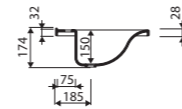

PAMONA 121

Index: 320 121 0xx xx x

page 37