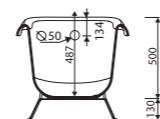

ERATO

Index: 370 050 0xx xx x

LENGTH 490 WIDTH 495 HEIGHT 885 mm

page 20

with or without tap opening, without overflow

recommended mounting method: wall-standing

FAMA BATHTUB

Index: 566 173 0xx xx x

LENGTH 1730 WIDTH 825 HEIGHT 645 mm

page 38

without tap opening, with or without overflow

recommended mounting method: free-standing

FAMA LEG

Index: 566 016 01 (white)
Index: 566 016 02 (black)
Index: 566 016 CH (chrome)

page 38

FINISHING: CHROME

FINISHING: WHITE, BLACK

FEBE

Index: 460 090 0xx xx x

LENGTH 900 WIDTH 360 HEIGHT 850 mm

page 16

with or without tap opening, without overflow

recommended mounting method: wall-standing

HALE

Index: 340 REG 0xx xx x

LENGTH MAX. 1800 WIDTH 480 HEIGHT 200 mm

page 46

with or without tap opening, with overflow

recommended mounting method: wall-mounted

mounted on the brackets custom sizes possible

IVA

Index: 220 060 0xx xx x

LENGTH 600 WIDTH 390 HEIGHT 157 mm

page 33

recommended mounting method: countertop, vanity unit

with or without tap opening, with overflow

FAMA LEG

LENGTH 1730 WIDTH 825 HEIGHT 645 mm

page 38

without tap opening, with or without overflow

recommended mounting method: free-standing

LA DONNA LEG

Index: 565 078 xxx xx

LENGTH 200 WIDTH 190 HEIGHT 780 mm

page 42

recommended mounting method: countertop

without tap opening, without overflow

LA DONNA WASHBASIN

Index: 565 070 0xx xx x

LENGTH 700 WIDTH 460 HEIGHT 112 mm

with or without tap opening, without overflow

HALE

Index: 340 REG 0xx xx x

LENGTH MAX. 1800 WIDTH 480 HEIGHT 200 mm

page 46

with or without tap opening, with overflow

recommended mounting method: wall-mounted

mounted on the brackets custom sizes possible

recommended mounting method: countertop

without tap opening, without overflow

page 22

LARA

Index: 665 040 0xx xx x

LENGTH 400 WIDTH 400 HEIGHT 478 mm