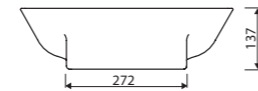

Index: 556 048 0xx xx x

page 30

LENGTH 486 WIDTH 320 HEIGHT 137 mm

without tap opening, without overflow

recommended mounting method: countertop

LIVA 600 WASHBASIN

Index: 556 060 0xx xx x

page 30