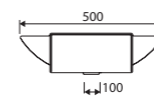

DISA 50

Index: 130 050 0xx xx x

LENGTH 500 WIDTH 480 HEIGHT 150 mm

page 17

with tap opening, without overflow

recommended mounting method: countertop

DISA 60

Index: 130 060 0xx xx x