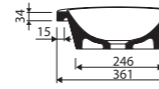

PIA 700

Index: 572 070 0xx xx x

page 11