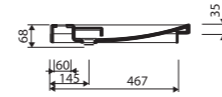

LENGTH 705 WIDTH 504 HEIGHT 68 mm

TATOO WHITE PLATE

page 32

with or without tap opening, without overflow

recommended mounting method: countertop

TEO 600

Index: 641 060 0xx xx x

LENGTH 600 WIDTH 450 HEIGHT 137 mm