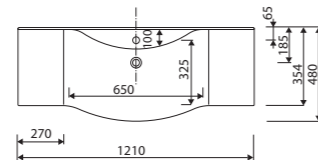

PAMONA 121

Index: 320 121 0xx xx x

page 37