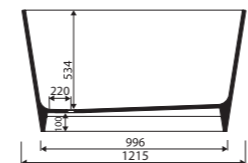

LENGTH 400 WIDTH 400 HEIGHT 300 mm

BALIA BATHTUB

Index: 590 120 0xx xx x

LENGTH 1215 WIDTH 1215 HEIGHT 650 mm

page 34

without tap opening, without overflow

recommended mounting method: free-standing

CARME 98