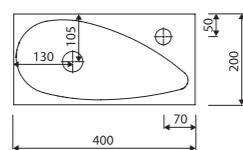

page 43

with or without tap opening, without overflow