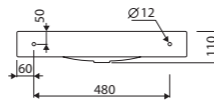

REA STANDING

Index: 211 040 0xx xx x

LENGTH 400 WIDTH 400 HEIGHT 855 mm

page 20

with or without tap opening, without overflow

recommended mounting method: wall-standing

ROSA

Index: 250 060 0xx xx x

LENGTH 600 WIDTH 435 HEIGHT 110 mm

page 15

with tap opening, without overflow

recommended mounting method: countertop, vanity unit, wall-mounted

TALIA 60

Index: 270 060 0xx xx x

LENGTH 600 WIDTH 310 HEIGHT 140 mm

page 11

with or without tap opening, with or without overflow

recommended mounting method: countertop, vanity unit

TALIA 90 LEFT / RIGHT

Index: 270 090 xxx xx x

LENGTH 900 WIDTH 310 HEIGHT 140 mm

page 11

with or without tap opening, with or without overflow

recommended mounting method: countertop, vanity unit

TALIA 120

Index: 270 120 0xx xx x

LENGTH 1204 WIDTH 310 HEIGHT 140 mm

page 11

with or without tap opening, with or without overflow

recommended mounting method: countertop, vanity unit

TATOO

TATOO WHITE PLATE Index: 111 071 0xx xx x
TATOO BLACK PLATE Index: 112 071 0xx xx x

LENGTH 705 WIDTH 504 HEIGHT 68 mm

TATOO WHITE PLATE

page 32

with or without tap opening, without overflow

recommended mounting method: countertop

TEO 600

Index: 641 060 0xx xx x

LENGTH 600 WIDTH 450 HEIGHT 137 mm

page 8

with or without tap opening, with or without overflow

recommended mounting method: countertop, vanity unit, wall-mounted

TEO 600 INSET WASHBASIN

Index: 649 060 0xx xx x

LENGTH 600 WIDTH 450 HEIGHT 137 mm

page 8

without tap opening, without overflow

recommended mounting method: inset washbasin

TEO 800

Index: 641 080 0xx xx x

LENGTH 800 WIDTH 450 HEIGHT 137 mm

page 8

with or without tap opening, with or without overflow

recommended mounting method: countertop, vanity unit, wall-mounted

TEO 900

Index: 641 090 0xx xx x

LENGTH 900 WIDTH 450 HEIGHT 137 mm

page 8