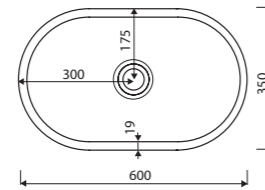

Index: 556 048 0xx xx x

page 30

LENGTH 486 WIDTH 320 HEIGHT 137 mm

without tap opening, without overflow

recommended mounting method: countertop

LIVA 600 WASHBASIN

Index: 556 060 0xx xx x

page 30