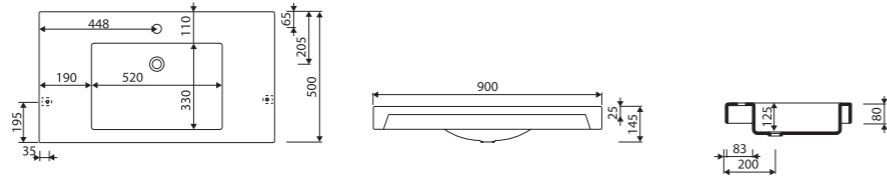

MOIRA BIS 90

Index: 280 090 0xx xx x

page 38

LENGTH 900 WIDTH 500 HEIGHT 145 mm

with or without tap opening, with or without overflow

recommended mounting method: countertop, vanity unit