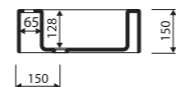

recommended mounting method: countertop, vanity unit

CETO 60

Index: 170 060 0xx xx x

LENGTH 600 WIDTH 430 HEIGHT 150 mm

page 41

with or without tap opening, with overflow

recommended mounting method: countertop, vanity unit, wall-mounted