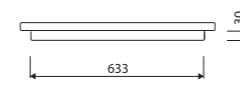

LENGTH 705 WIDTH 504 HEIGHT 68 mm

TATOO WHITE PLATE

page 32

with or without tap opening, without overflow

recommended mounting method: countertop

TEO 600

Index: 641 060 0xx xx x

LENGTH 600 WIDTH 450 HEIGHT 137 mm