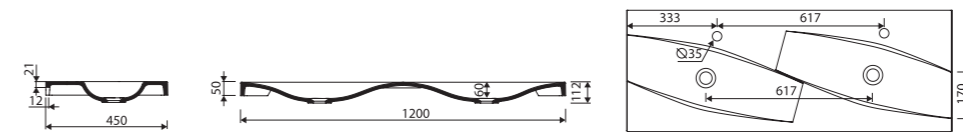

page 33

recommended mounting method: countertop, vanity unit

with or without tap opening, without overflow

LENGTH 1200 WIDTH 450 HEIGHT 112 mm

NOEL DUET

Index: 583 120 2xx xx x

page 33

recommended mounting method: countertop, vanity unit