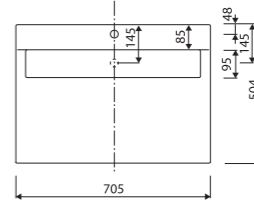

LENGTH 705 WIDTH 504 HEIGHT 68 mm

TATOO WHITE PLATE

page 32

with or without tap opening, without overflow

recommended mounting method: countertop

TEO 600

Index: 641 060 0xx xx x

LENGTH 600 WIDTH 450 HEIGHT 137 mm