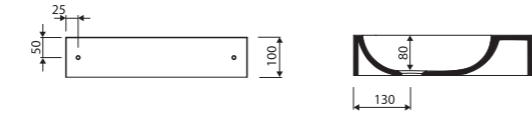

page 43

with or without tap opening, without overflow

recommended mounting method: countertop, vanity unit, wall-mounted

LENGTH 400 WIDTH 200 HEIGHT 100 mm

ELARA 4

Index: 420 040 0xx xx x

page 43

with or without tap opening, without overflow