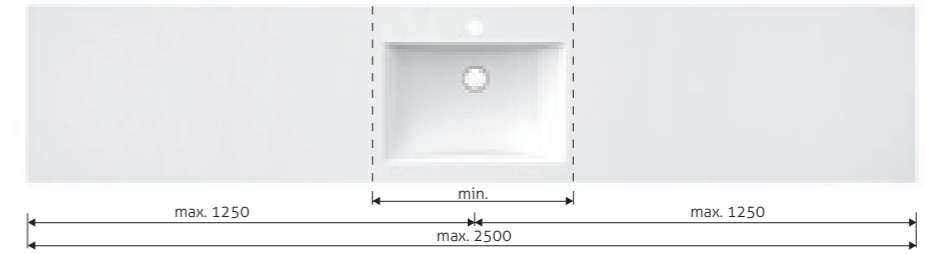

The regulated washbasins allow a personal approach to every product:

Regulated length of the washbasin