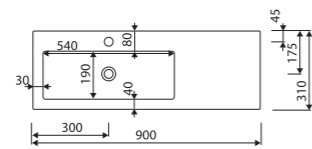

LENGTH 900 WIDTH 310 HEIGHT 140 mm

page 11