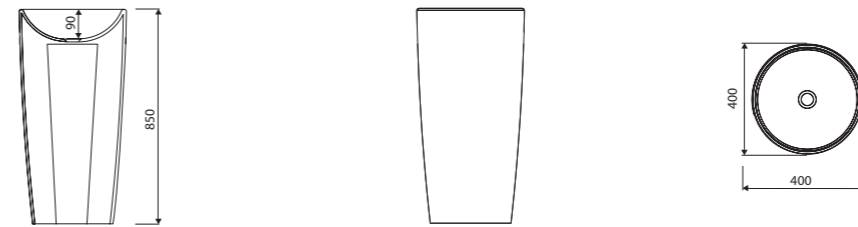

with two tap openings or without tap openings, without overflow

LENGTH 1200 WIDTH 450 HEIGHT 112 mm

NOEMI

Index: 560 040 0xx xx x

page 16

recommended mounting method: wall-standing

without tap opening, without overflow