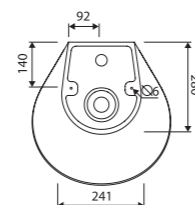

page 14

LENGTH 400 WIDTH 435 HEIGHT 170 mm

with or without tap opening, without overflow

recommended mounting method: countertop, wall-mounted