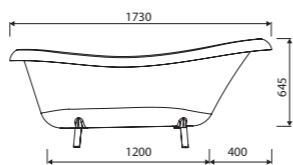

recommended mounting method: free-standing