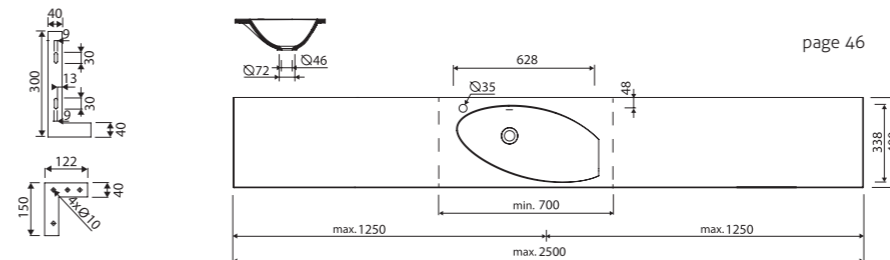

UGO 2500 REGULATED

Index: 642 REG 0xx xx x

LENGTH MAX. 2500 WIDTH 400 HEIGHT 137 mm

page 46

mounted on the brackets custom sizes possible

recommended mounting method: vanity unit, wall-mounted

with or without tap opening with overflow