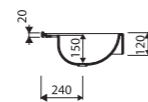

recommended mounting method: wall-mounted