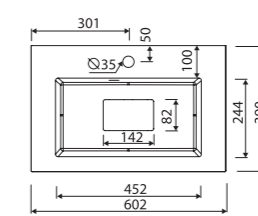

page 46

LENGTH MAX. 1200 WIDTH 480 HEIGHT 145 mm

with or without tap opening, with or without overflow

recommended mounting method: wall-mounted
mounted on the brackets
custom sizes possible

LAVINIA

Index: 120 089 0xx xx x

page 33

LENGTH 890 WIDTH 515 HEIGHT 150 mm

with or without tap opening, with or without overflow

recommended mounting method: countertop

LIRA 600

Index: 640 060 0xx xx x

page 9

recommended mounting method: countertop, vanity unit