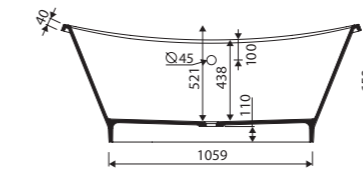

page 11

recommended mounting method: free-standing

without tap opening, with or without overflow

LENGTH 1607 WIDTH 653 HEIGHT 650 mm

PIA 600

Index: 570 060 0xx xx x

page 11

cutting template