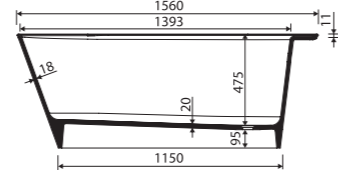

LENGTH 1560 WIDTH 730 HEIGHT 590 mm

page 8

with or without tap opening, with or without overflow

recommended mounting method: free-standing

ALTA ENCLOSURE

Index: 647 056 0xx xx x

LENGTH 245 WIDTH 131 HEIGHT 564 mm