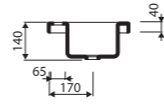

recommended mounting method: countertop, vanity unit