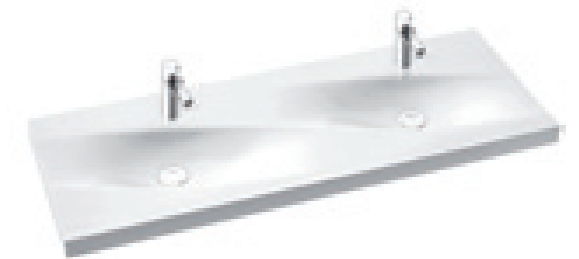

NOEL DUET
Index: 583 120 2xx xx x
dimensions: 1200 / 450 / 112 mm