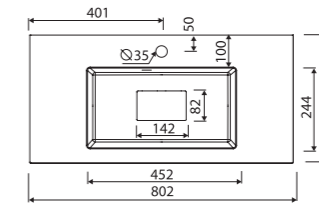

with or without tap opening, with overflow

LENGTH 602 WIDTH 390 HEIGHT 117 mm

LIRA 800

Index: 640 080 0xx xx x

page 9

recommended mounting method: countertop, vanity unit

with or without tap opening, with overflow

LENGTH 802 WIDTH 390 HEIGHT 117 mm

LIRA 900 LEFT / RIGHT

Index: 640 090 xxx xx x

page 9

recommended mounting method: countertop, vanity unit

with or without tap opening, with overflow

LENGTH 902 WIDTH 390 HEIGHT 117 mm