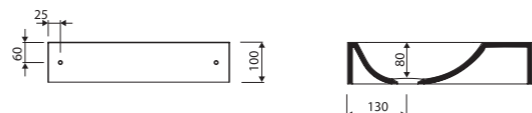

recommended mounting method: countertop, vanity unit, wall-mounted

LENGTH 400 WIDTH 200 HEIGHT 100 mm