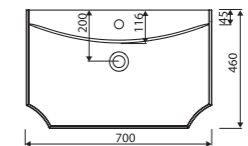

with or without tap opening, without overflow