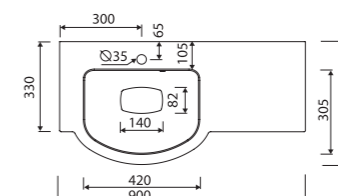

page 9

with or without tap opening, with overflow