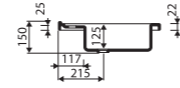

page 41

LENGTH 1200 WIDTH 480 HEIGHT 150 mm

with or without tap opening, with or without overflow

recommended mounting method: countertop, vanity unit