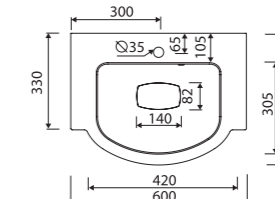

recommended mounting method: countertop, vanity unit, wall-mounted

LENGTH 400 WIDTH 200 HEIGHT 100 mm

EMMA 600

Index: 639 060 0xx xx x

page 9

with or without tap opening, with overflow

recommended mounting method: vanity unit

LENGTH 600 WIDTH 450 HEIGHT 178 mm

EMMA 800

Index: 639 080 0xx xx x

page 9

with or without tap opening, with overflow

recommended mounting method: vanity unit

LENGTH 800 WIDTH 450 HEIGHT 178 mm

EMMA 900 LEFT / RIGHT