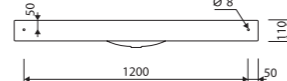

recommended mounting method: countertop, vanity unit