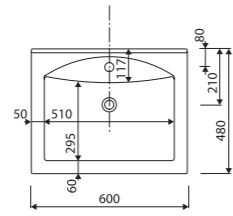

page 41

LENGTH 600 WIDTH 480 HEIGHT 147 mm

with or without tap opening, with or without overflow

recommended mounting method: countertop, vanity unit