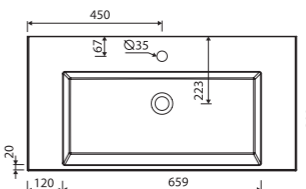

LENGTH 900 WIDTH 450 HEIGHT 137 mm

page 8