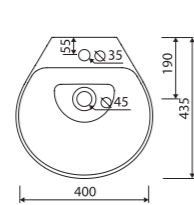

page 14

LENGTH 400 WIDTH 435 HEIGHT 170 mm

with or without tap opening, without overflow

recommended mounting method: countertop, wall-mounted