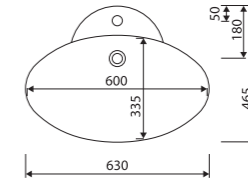

page 41

with two tap openings or without openings, with overflow

recommended mounting method: countertop, vanity unit

DELIA

Index: 140 063 0xx xx x

LENGTH 630 WIDTH 465 HEIGHT 180 mm

page 21

with tap opening, with overflow