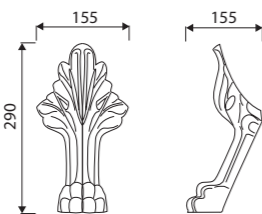

ERATO

Index: 370 050 0xx xx x

LENGTH 490 WIDTH 495 HEIGHT 885 mm

page 20

with or without tap opening, without overflow

recommended mounting method: wall-standing

FAMA BATHTUB

Index: 566 173 0xx xx x

LENGTH 1730 WIDTH 825 HEIGHT 645 mm

page 38

without tap opening, with or without overflow

recommended mounting method: free-standing

FAMA LEG

Index: 566 016 01 (white)
Index: 566 016 02 (black)
Index: 566 016 CH (chrome)

page 38

FINISHING: CHROME

FINISHING: WHITE, BLACK

FEBE

Index: 460 090 0xx xx x

LENGTH 900 WIDTH 360 HEIGHT 850 mm

page 16

with or without tap opening, without overflow

recommended mounting method: wall-standing

HALE

Index: 340 REG 0xx xx x

LENGTH MAX. 1800 WIDTH 480 HEIGHT 200 mm

page 46

with or without tap opening, with overflow

recommended mounting method: wall-mounted

mounted on the brackets custom sizes possible

IVA

Index: 220 060 0xx xx x

LENGTH 600 WIDTH 390 HEIGHT 157 mm

page 33

recommended mounting method: countertop, vanity unit

with or without tap opening, with overflow

FAMA LEG

LENGTH 1730 WIDTH 825 HEIGHT 645 mm

page 38

without tap opening, with or without overflow

recommended mounting method: free-standing

LA DONNA LEG

Index: 565 078 xxx xx

LENGTH 200 WIDTH 190 HEIGHT 780 mm

page 42

recommended mounting method: countertop

without tap opening, without overflow

LA DONNA WASHBASIN

Index: 565 070 0xx xx x

LENGTH 700 WIDTH 460 HEIGHT 112 mm

with or without tap opening, without overflow

HALE

Index: 340 REG 0xx xx x

LENGTH MAX. 1800 WIDTH 480 HEIGHT 200 mm

page 46

with or without tap opening, with overflow

recommended mounting method: wall-mounted

mounted on the brackets custom sizes possible

recommended mounting method: countertop

without tap opening, without overflow

page 22

LARA

Index: 665 040 0xx xx x

LENGTH 400 WIDTH 400 HEIGHT 478 mm