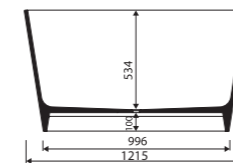

LENGTH 400 WIDTH 400 HEIGHT 300 mm

BALIA BATHTUB

Index: 590 120 0xx xx x

LENGTH 1215 WIDTH 1215 HEIGHT 650 mm

page 34

without tap opening, without overflow

recommended mounting method: free-standing

CARME 98