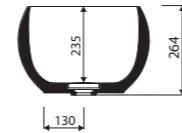

PERŁA

Index: 360 040 0xx xx x

page 30