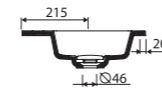

page 9

recommended mounting method: countertop, vanity unit

with or without tap opening, with overflow

LENGTH 902 WIDTH 390 HEIGHT 117 mm