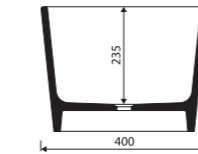

recommended mounting method: countertop