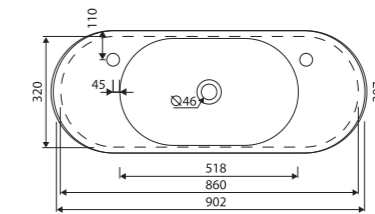

PIA 900

Index: 573 090 0xx xx x

page 11

recommended mounting method: countertop, inset washbasin

upon customer's order we can provide an opening in the counter for tap on the left or right side, without overflow

LENGTH 920 WIDTH 361 HEIGHT 125 mm