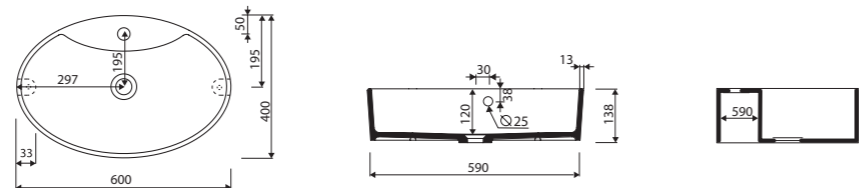

LENGTH 550 WIDTH 400 HEIGHT 140 mm

page 15

without tap opening, without overflow

recommended mounting method: countertop, wall-mounted

TONI

Index: 495 060 0xx xx x

LENGTH 600 WIDTH 400 HEIGHT 138 mm

page 28