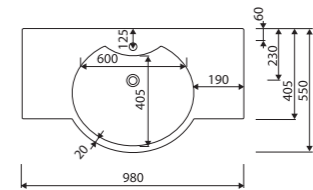

with tap opening, with or without overflow

recommended mounting method: countertop, vanity unit