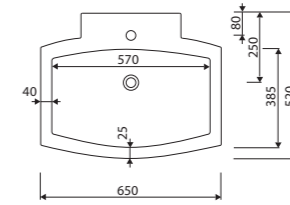

with tap opening, without overflow

recommended mounting method: countertop