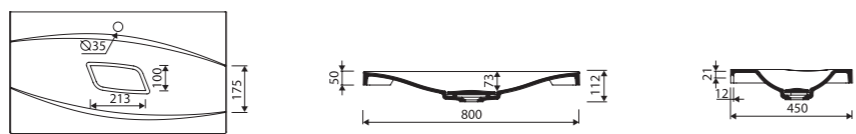

NOEL 800

Index: 580 080 0xx xx x

page 33

LENGTH 800 WIDTH 450 HEIGHT 112 mm

with or without tap opening, without overflow

recommended mounting method: countertop, vanity unit