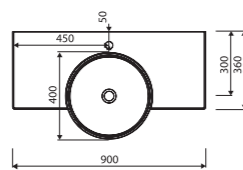

with or without tap opening, without overflow