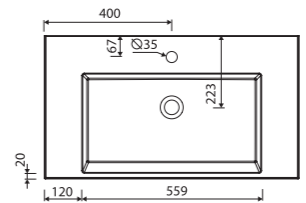

LENGTH 800 WIDTH 450 HEIGHT 137 mm

page 8