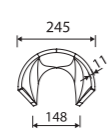

ALTA WASHBASIN

Index: 647 065 0xx xx x

LENGTH 650 WIDTH 390 HEIGHT 145 mm

page 8

with or without tap opening, without overflow

recommended mounting method: inset washbasin

ALTA BATHTUB

Index: 647 156 0xx xx x

LENGTH 1560 WIDTH 730 HEIGHT 590 mm

page 8

with or without tap opening, with or without overflow

recommended mounting method: free-standing

ALTA ENCLOSURE

Index: 647 056 0xx xx x

LENGTH 245 WIDTH 131 HEIGHT 564 mm

page 8

ARGO

Index: 290 100 0xx xx x

LENGTH 1000 WIDTH 500 HEIGHT 140 mm

page 35

with or without tap opening, with or without overflow

recommended mounting method: countertop, vanity unit

ATAMI

Index: 465 100 0xx xx x

LENGTH 1000 WIDTH 387 HEIGHT 955 mm

page 22

with or without tap opening, without overflow

recommended mounting method: wall-mounted

ATRIA

Index: 150 065 0xx xx x

LENGTH 650 WIDTH 520 HEIGHT 150 mm

page 21

with tap opening, without overflow

recommended mounting method: countertop

recommended mounting method: countertop

page 34

without tap opening, without overflow

BALIA WASHBASIN

Index: 591 040 0xx xx x

LENGTH 400 WIDTH 400 HEIGHT 300 mm

BALIA BATHTUB

Index: 590 120 0xx xx x

LENGTH 1215 WIDTH 1215 HEIGHT 650 mm

page 34

without tap opening, without overflow

recommended mounting method: free-standing

CARME 98

Index: 260 098 0xx xx x

LENGTH 980 WIDTH 550 HEIGHT 145 mm

page 19

with tap opening, with or without overflow

recommended mounting method: countertop, vanity unit

CARME 130

Index: 260 130 0xx xx x

LENGTH 1300 WIDTH 550 HEIGHT 150 mm

page 19

with tap opening, with or without overflow

recommended mounting method: countertop, vanity unit