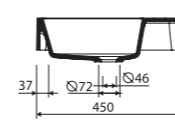

REA STANDING

Index: 211 040 0xx xx x

LENGTH 400 WIDTH 400 HEIGHT 855 mm

page 20

with or without tap opening, without overflow

recommended mounting method: wall-standing

ROSA

Index: 250 060 0xx xx x

LENGTH 600 WIDTH 435 HEIGHT 110 mm

page 15

with tap opening, without overflow

recommended mounting method: countertop, vanity unit, wall-mounted

TALIA 60

Index: 270 060 0xx xx x

LENGTH 600 WIDTH 310 HEIGHT 140 mm

page 11

with or without tap opening, with or without overflow

recommended mounting method: countertop, vanity unit

TALIA 90 LEFT / RIGHT

Index: 270 090 xxx xx x

LENGTH 900 WIDTH 310 HEIGHT 140 mm

page 11

with or without tap opening, with or without overflow

recommended mounting method: countertop, vanity unit

TALIA 120

Index: 270 120 0xx xx x

LENGTH 1204 WIDTH 310 HEIGHT 140 mm

page 11

with or without tap opening, with or without overflow

recommended mounting method: countertop, vanity unit

TATOO

TATOO WHITE PLATE Index: 111 071 0xx xx x
TATOO BLACK PLATE Index: 112 071 0xx xx x

LENGTH 705 WIDTH 504 HEIGHT 68 mm

TATOO WHITE PLATE

page 32

with or without tap opening, without overflow

recommended mounting method: countertop

TEO 600

Index: 641 060 0xx xx x

LENGTH 600 WIDTH 450 HEIGHT 137 mm

page 8

with or without tap opening, with or without overflow

recommended mounting method: countertop, vanity unit, wall-mounted

TEO 600 INSET WASHBASIN

Index: 649 060 0xx xx x

LENGTH 600 WIDTH 450 HEIGHT 137 mm

page 8

without tap opening, without overflow

recommended mounting method: inset washbasin

TEO 800

Index: 641 080 0xx xx x

LENGTH 800 WIDTH 450 HEIGHT 137 mm

page 8

with or without tap opening, with or without overflow

recommended mounting method: countertop, vanity unit, wall-mounted

TEO 900

Index: 641 090 0xx xx x

LENGTH 900 WIDTH 450 HEIGHT 137 mm

page 8