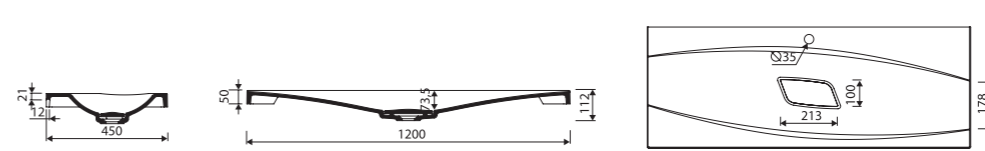

NOEL 1200

Index: 582 120 0xx xx x

page 33

recommended mounting method: countertop, vanity unit

with or without tap opening, without overflow

LENGTH 1200 WIDTH 450 HEIGHT 112 mm