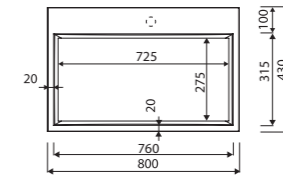

page 37

recommended mounting method: countertop, vanity unit

with or without tap opening, without overflow

LENGTH 800 WIDTH 430 HEIGHT 145 mm