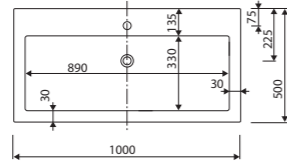

LENGTH 1000 WIDTH 500 HEIGHT 140 mm

page 35

with or without tap opening, with or without overflow