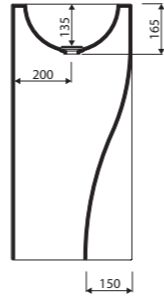

REA STANDING

Index: 211 040 0xx xx x

LENGTH 400 WIDTH 400 HEIGHT 855 mm

page 20

with or without tap opening, without overflow

recommended mounting method: wall-standing

ROSA

Index: 250 060 0xx xx x

LENGTH 600 WIDTH 435 HEIGHT 110 mm

page 15

with tap opening, without overflow

recommended mounting method: countertop, vanity unit, wall-mounted

TALIA 60

Index: 270 060 0xx xx x

LENGTH 600 WIDTH 310 HEIGHT 140 mm

page 11

with or without tap opening, with or without overflow

recommended mounting method: countertop, vanity unit

TALIA 90 LEFT / RIGHT

Index: 270 090 xxx xx x

LENGTH 900 WIDTH 310 HEIGHT 140 mm

page 11

with or without tap opening, with or without overflow

recommended mounting method: countertop, vanity unit

TALIA 120

Index: 270 120 0xx xx x

LENGTH 1204 WIDTH 310 HEIGHT 140 mm

page 11

with or without tap opening, with or without overflow

recommended mounting method: countertop, vanity unit

TATOO

TATOO WHITE PLATE Index: 111 071 0xx xx x
TATOO BLACK PLATE Index: 112 071 0xx xx x

LENGTH 705 WIDTH 504 HEIGHT 68 mm

TATOO WHITE PLATE

page 32

with or without tap opening, without overflow

recommended mounting method: countertop

TEO 600

Index: 641 060 0xx xx x

LENGTH 600 WIDTH 450 HEIGHT 137 mm

page 8

with or without tap opening, with or without overflow

recommended mounting method: countertop, vanity unit, wall-mounted

TEO 600 INSET WASHBASIN

Index: 649 060 0xx xx x

LENGTH 600 WIDTH 450 HEIGHT 137 mm

page 8

without tap opening, without overflow

recommended mounting method: inset washbasin

TEO 800

Index: 641 080 0xx xx x

LENGTH 800 WIDTH 450 HEIGHT 137 mm

page 8

with or without tap opening, with or without overflow

recommended mounting method: countertop, vanity unit, wall-mounted

TEO 900

Index: 641 090 0xx xx x

LENGTH 900 WIDTH 450 HEIGHT 137 mm

page 8