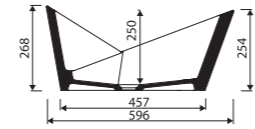

PALERA

Index: 585 060 0xx xx x

page 25