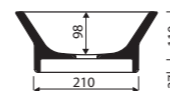

Index: 556 048 0xx xx x

page 30

LENGTH 486 WIDTH 320 HEIGHT 137 mm

without tap opening, without overflow

recommended mounting method: countertop

LIVA 600 WASHBASIN

Index: 556 060 0xx xx x

page 30