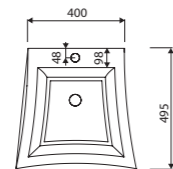

with or without tap opening, without overflow