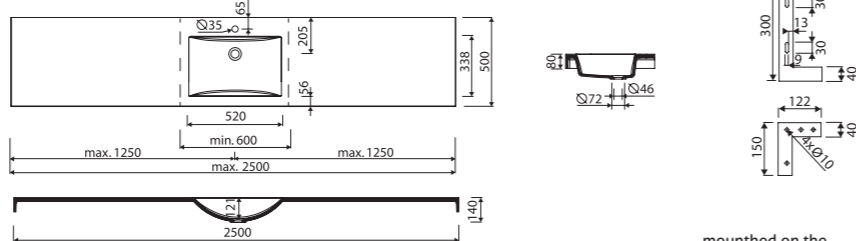

page 46

LENGTH MAX. 2500 WIDTH 500 HEIGHT 140 mm

with or without tap opening, with or without overflow

recommended mounting method: vanity unit, wall-mounted

mounted on the brackets custom sizes possible