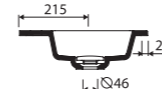

with or without tap opening, with overflow

LENGTH 602 WIDTH 390 HEIGHT 117 mm

LIRA 800

Index: 640 080 0xx xx x

page 9

recommended mounting method: countertop, vanity unit

with or without tap opening, with overflow