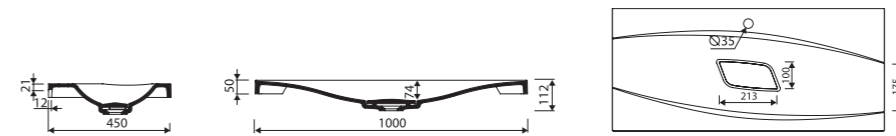

page 33

recommended mounting method: countertop, vanity unit

with or without tap opening, without overflow

LENGTH 1000 WIDTH 450 HEIGHT 112 mm