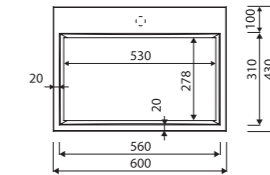

page 37

recommended mounting method: countertop, vanity unit

with or without tap opening, without overflow

LENGTH 600 WIDTH 430 HEIGHT 145 mm