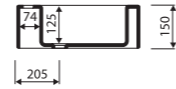

CETI

Index: 180 045 0xx xx x

LENGTH 450 WIDTH 480 HEIGHT 150 mm

page 41

with or without tap opening, without overflow

recommended mounting method: countertop, vanity unit

CETO 60

Index: 170 060 0xx xx x

LENGTH 600 WIDTH 430 HEIGHT 150 mm

page 41

with or without tap opening, with overflow

recommended mounting method: countertop, vanity unit, wall-mounted

CETO 80

Index: 170 080 0xx xx x

LENGTH 800 WIDTH 430 HEIGHT 150 mm

page 41

with or without tap opening, with overflow

recommended mounting method: countertop, vanity unit

CETO 90

Index: 170 090 0xx xx x

LENGTH 900 WIDTH 550 HEIGHT 150 mm

page 41

with or without tap opening, with overflow

recommended mounting method: countertop, vanity unit

CETO 130

Index: 170 130 0xx xx x

LENGTH 1300 WIDTH 550 HEIGHT 150 mm

page 41

with two tap openings or without openings, with overflow

recommended mounting method: countertop, vanity unit

DELIA

Index: 140 063 0xx xx x

LENGTH 630 WIDTH 465 HEIGHT 180 mm

page 21

with tap opening, with overflow

recommended mounting method: countertop

page 23

with or without tap opening, without overflow

recommended mounting method: countertop, wall-mounted

LENGTH 700 WIDTH 450 HEIGHT 115 mm

DIONE

Index: 505 070 0xx xx x

DISA 50

Index: 130 050 0xx xx x

LENGTH 500 WIDTH 480 HEIGHT 150 mm

page 17

with tap opening, without overflow

recommended mounting method: countertop

DISA 60

Index: 130 060 0xx xx x

LENGTH 600 WIDTH 520 HEIGHT 150 mm

page 17

with tap opening, without overflow

recommended mounting method: countertop

DUDU

Index: 480 084 0xx xx x

LENGTH 837 WIDTH 420 HEIGHT 449 mm

page 33

mounted on the brackets

recommended mounting method: wall-mounted

with or without tap opening, without overflow