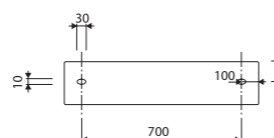

recommended mounting method: countertop, vanity unit