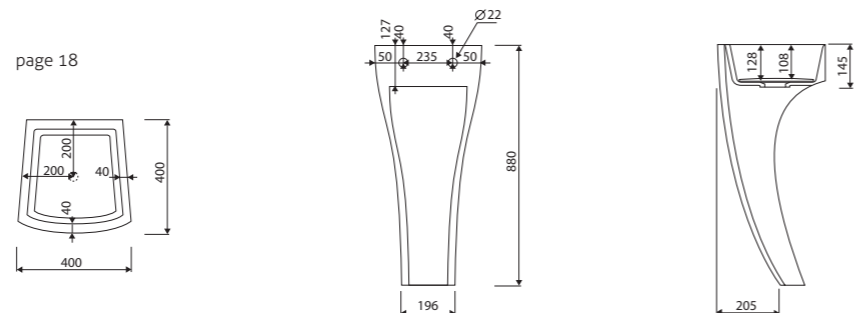

WAVE

Index: 475 040 0xx xx x

page 18

LENGTH 400 WIDTH 400 HEIGHT 880 mm

without tap opening, without overflow

recommended mounting method: wall-standing