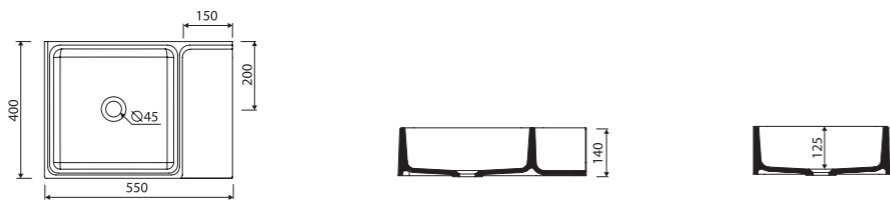

LENGTH 550 WIDTH 400 HEIGHT 140 mm

page 15

without tap opening, without overflow

recommended mounting method: countertop, wall-mounted

TONI

Index: 495 060 0xx xx x

LENGTH 600 WIDTH 400 HEIGHT 138 mm

page 28