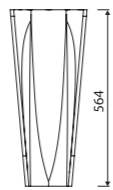

ALTA WASHBASIN

Index: 647 065 0xx xx x

LENGTH 650 WIDTH 390 HEIGHT 145 mm

page 8

with or without tap opening, without overflow

recommended mounting method: inset washbasin

ALTA BATHTUB

Index: 647 156 0xx xx x

LENGTH 1560 WIDTH 730 HEIGHT 590 mm

page 8

with or without tap opening, with or without overflow

recommended mounting method: free-standing

ALTA ENCLOSURE

Index: 647 056 0xx xx x

LENGTH 245 WIDTH 131 HEIGHT 564 mm

page 8

ARGO

Index: 290 100 0xx xx x

LENGTH 1000 WIDTH 500 HEIGHT 140 mm

page 35

with or without tap opening, with or without overflow

recommended mounting method: countertop, vanity unit

ATAMI

Index: 465 100 0xx xx x

LENGTH 1000 WIDTH 387 HEIGHT 955 mm

page 22

with or without tap opening, without overflow

recommended mounting method: wall-mounted

ATRIA

Index: 150 065 0xx xx x

LENGTH 650 WIDTH 520 HEIGHT 150 mm

page 21

with tap opening, without overflow

recommended mounting method: countertop

recommended mounting method: countertop

page 34

without tap opening, without overflow

BALIA WASHBASIN

Index: 591 040 0xx xx x

LENGTH 400 WIDTH 400 HEIGHT 300 mm

BALIA BATHTUB

Index: 590 120 0xx xx x

LENGTH 1215 WIDTH 1215 HEIGHT 650 mm

page 34

without tap opening, without overflow

recommended mounting method: free-standing

CARME 98

Index: 260 098 0xx xx x

LENGTH 980 WIDTH 550 HEIGHT 145 mm

page 19

with tap opening, with or without overflow

recommended mounting method: countertop, vanity unit

CARME 130

Index: 260 130 0xx xx x

LENGTH 1300 WIDTH 550 HEIGHT 150 mm

page 19

with tap opening, with or without overflow

recommended mounting method: countertop, vanity unit