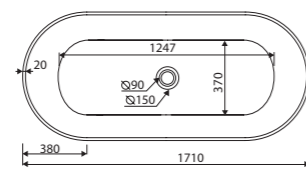

LENGTH 600 WIDTH 350 HEIGHT 137 mm

without tap opening, without overflow

recommended mounting method: countertop

LIVA BATHTUB

Index: 555 170 0xx xx x

page 30

LENGTH 1700 WIDTH 750 HEIGHT 600 mm

without tap opening, without overflow