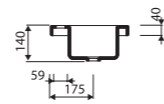

recommended mounting method: countertop, vanity unit