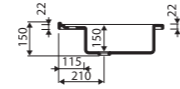

page 41

LENGTH 900 WIDTH 480 HEIGHT 150 mm

with or without tap opening, with or without overflow

recommended mounting method: countertop, vanity unit