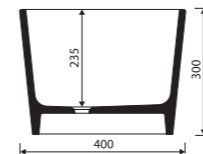

with tap opening, without overflow

recommended mounting method: countertop