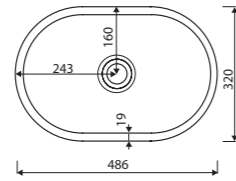

Index: 556 048 0xx xx x

page 30

LENGTH 486 WIDTH 320 HEIGHT 137 mm

without tap opening, without overflow

recommended mounting method: countertop

LIVA 600 WASHBASIN

Index: 556 060 0xx xx x

page 30