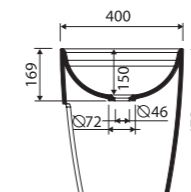

ERATO

Index: 370 050 0xx xx x

LENGTH 490 WIDTH 495 HEIGHT 885 mm

page 20

with or without tap opening, without overflow

recommended mounting method: wall-standing

FAMA BATHTUB

Index: 566 173 0xx xx x

LENGTH 1730 WIDTH 825 HEIGHT 645 mm

page 38

without tap opening, with or without overflow

recommended mounting method: free-standing

FAMA LEG

Index: 566 016 01 (white)
Index: 566 016 02 (black)
Index: 566 016 CH (chrome)

page 38

FINISHING: CHROME

FINISHING: WHITE, BLACK

FEBE

Index: 460 090 0xx xx x

LENGTH 900 WIDTH 360 HEIGHT 850 mm

page 16

with or without tap opening, without overflow

recommended mounting method: wall-standing

HALE

Index: 340 REG 0xx xx x

LENGTH MAX. 1800 WIDTH 480 HEIGHT 200 mm

page 46

with or without tap opening, with overflow

recommended mounting method: wall-mounted

mounted on the brackets custom sizes possible

IVA

Index: 220 060 0xx xx x

LENGTH 600 WIDTH 390 HEIGHT 157 mm

page 33

recommended mounting method: countertop, vanity unit

with or without tap opening, with overflow

FAMA LEG

LENGTH 1730 WIDTH 825 HEIGHT 645 mm

page 38

without tap opening, with or without overflow

recommended mounting method: free-standing

LA DONNA LEG

Index: 565 078 xxx xx

LENGTH 200 WIDTH 190 HEIGHT 780 mm

page 42

recommended mounting method: countertop

without tap opening, without overflow

LA DONNA WASHBASIN

Index: 565 070 0xx xx x

LENGTH 700 WIDTH 460 HEIGHT 112 mm

with or without tap opening, without overflow

HALE

Index: 340 REG 0xx xx x

LENGTH MAX. 1800 WIDTH 480 HEIGHT 200 mm

page 46

with or without tap opening, with overflow

recommended mounting method: wall-mounted

mounted on the brackets custom sizes possible

recommended mounting method: countertop

without tap opening, without overflow

page 22

LARA

Index: 665 040 0xx xx x

LENGTH 400 WIDTH 400 HEIGHT 478 mm