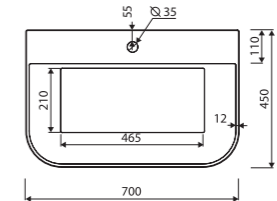

LENGTH 900 WIDTH 550 HEIGHT 150 mm

page 41

with or without tap opening, with overflow

recommended mounting method: countertop, vanity unit

CETO 130

Index: 170 130 0xx xx x

LENGTH 1300 WIDTH 550 HEIGHT 150 mm

page 41

with two tap openings or without openings, with overflow

recommended mounting method: countertop, vanity unit

DELIA

Index: 140 063 0xx xx x

LENGTH 630 WIDTH 465 HEIGHT 180 mm

page 21

with tap opening, with overflow

recommended mounting method: countertop

page 23

with or without tap opening, without overflow

recommended mounting method: countertop, wall-mounted

LENGTH 700 WIDTH 450 HEIGHT 115 mm

DIONE

Index: 505 070 0xx xx x