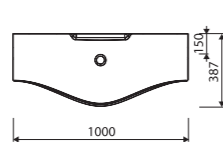

Index: 465 100 0xx xx x

LENGTH 1000 WIDTH 387 HEIGHT 955 mm

page 22

with or without tap opening, without overflow

recommended mounting method: wall-mounted

ATRIA

Index: 150 065 0xx xx x

LENGTH 650 WIDTH 520 HEIGHT 150 mm