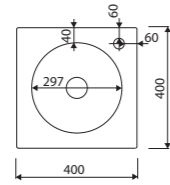

LENGTH 400 WIDTH 400 HEIGHT 165 mm

REA

Index: 201 040 0xx xx x

REA STANDING

Index: 211 040 0xx xx x

LENGTH 400 WIDTH 400 HEIGHT 855 mm

page 20

with or without tap opening, without overflow