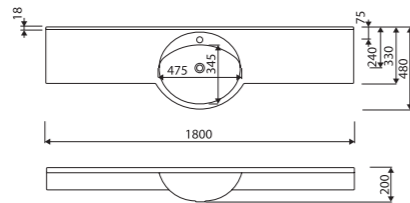

with or without tap opening, with overflow

recommended mounting method: wall-mounted

mounted on the brackets custom sizes possible