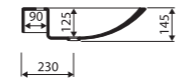

Index: 260 098 0xx xx x

LENGTH 980 WIDTH 550 HEIGHT 145 mm

page 19

with tap opening, with or without overflow

recommended mounting method: countertop, vanity unit

CARME 130

Index: 260 130 0xx xx x

LENGTH 1300 WIDTH 550 HEIGHT 150 mm