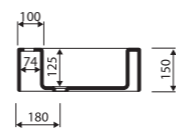

CETO 80

Index: 170 080 0xx xx x

LENGTH 800 WIDTH 430 HEIGHT 150 mm

page 41

with or without tap opening, with overflow

recommended mounting method: countertop, vanity unit

CETO 90

Index: 170 090 0xx xx x