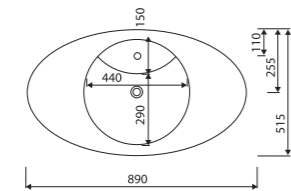

page 33

LENGTH 890 WIDTH 515 HEIGHT 150 mm

with or without tap opening, with or without overflow

recommended mounting method: countertop