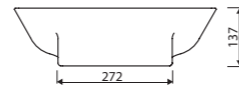

page 30

LENGTH 486 WIDTH 320 HEIGHT 137 mm

without tap opening, without overflow

recommended mounting method: countertop