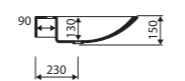

ALTA WASHBASIN

Index: 647 065 0xx xx x

LENGTH 650 WIDTH 390 HEIGHT 145 mm

page 8

with or without tap opening, without overflow

recommended mounting method: inset washbasin

ALTA BATHTUB

Index: 647 156 0xx xx x

LENGTH 1560 WIDTH 730 HEIGHT 590 mm

page 8

with or without tap opening, with or without overflow

recommended mounting method: free-standing

ALTA ENCLOSURE

Index: 647 056 0xx xx x

LENGTH 245 WIDTH 131 HEIGHT 564 mm

page 8

ARGO

Index: 290 100 0xx xx x

LENGTH 1000 WIDTH 500 HEIGHT 140 mm

page 35

with or without tap opening, with or without overflow

recommended mounting method: countertop, vanity unit

ATAMI

Index: 465 100 0xx xx x

LENGTH 1000 WIDTH 387 HEIGHT 955 mm

page 22

with or without tap opening, without overflow

recommended mounting method: wall-mounted

ATRIA

Index: 150 065 0xx xx x

LENGTH 650 WIDTH 520 HEIGHT 150 mm

page 21

with tap opening, without overflow

recommended mounting method: countertop

recommended mounting method: countertop

page 34

without tap opening, without overflow

BALIA WASHBASIN

Index: 591 040 0xx xx x

LENGTH 400 WIDTH 400 HEIGHT 300 mm

BALIA BATHTUB

Index: 590 120 0xx xx x

LENGTH 1215 WIDTH 1215 HEIGHT 650 mm

page 34

without tap opening, without overflow

recommended mounting method: free-standing

CARME 98

Index: 260 098 0xx xx x

LENGTH 980 WIDTH 550 HEIGHT 145 mm

page 19

with tap opening, with or without overflow

recommended mounting method: countertop, vanity unit

CARME 130

Index: 260 130 0xx xx x

LENGTH 1300 WIDTH 550 HEIGHT 150 mm

page 19

with tap opening, with or without overflow

recommended mounting method: countertop, vanity unit