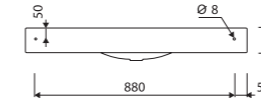

Index: 260 098 0xx xx x

LENGTH 980 WIDTH 550 HEIGHT 145 mm

page 19

with tap opening, with or without overflow

recommended mounting method: countertop, vanity unit

CARME 130

Index: 260 130 0xx xx x

LENGTH 1300 WIDTH 550 HEIGHT 150 mm