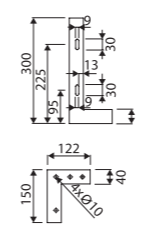

LARISSA 60

Index: 300 060 0xx xx x

page 41

LENGTH 600 WIDTH 480 HEIGHT 147 mm

with or without tap opening, with or without overflow

recommended mounting method: countertop, vanity unit

LARISSA 90 LEFT / RIGHT

Index: 300 090 xxx xx x

page 41

LENGTH 900 WIDTH 480 HEIGHT 150 mm

with or without tap opening, with or without overflow

recommended mounting method: countertop, vanity unit

LARISSA 120

Index: 300 120 0xx xx x

page 41

LENGTH 1200 WIDTH 480 HEIGHT 150 mm

with or without tap opening, with or without overflow

recommended mounting method: countertop, vanity unit

LARISSA HOTEL

Index: 301 REG 0xx xx x

page 46

LENGTH MAX. 1200 WIDTH 480 HEIGHT 145 mm

with or without tap opening, with or without overflow

recommended mounting method: wall-mounted
mounted on the brackets
custom sizes possible

LAVINIA

Index: 120 089 0xx xx x

page 33

LENGTH 890 WIDTH 515 HEIGHT 150 mm

with or without tap opening, with or without overflow

recommended mounting method: countertop

LIRA 600

Index: 640 060 0xx xx x

page 9

recommended mounting method: countertop, vanity unit

with or without tap opening, with overflow

LENGTH 602 WIDTH 390 HEIGHT 117 mm

LIRA 800

Index: 640 080 0xx xx x

page 9

recommended mounting method: countertop, vanity unit

with or without tap opening, with overflow

LENGTH 802 WIDTH 390 HEIGHT 117 mm

LIRA 900 LEFT / RIGHT

Index: 640 090 xxx xx x

page 9

recommended mounting method: countertop, vanity unit

with or without tap opening, with overflow

LENGTH 902 WIDTH 390 HEIGHT 117 mm

LIRA 1200

Index: 640 120 0xx xx x

page 9

recommended mounting method: countertop, vanity unit

with or without tap opening, with overflow

LENGTH 1202 WIDTH 390 HEIGHT 117 mm

LIRA 2500 REGULATED

Index: 640 REG 0xx xx x

page 46

mounted on the brackets
custom sizes possible