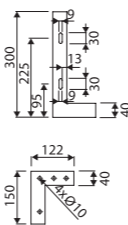

mounted on the brackets custom sizes possible