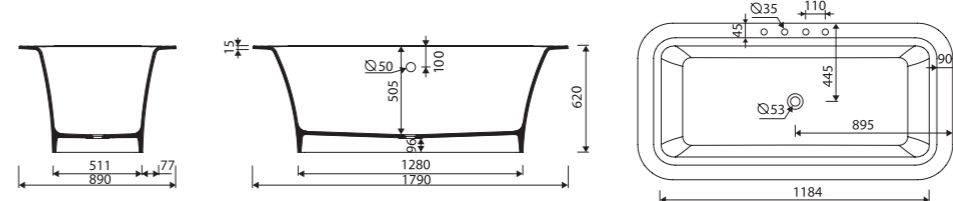

recommended mounting method: wall-standing

TYTAN BATHTUB

Index: 587 180 0xx xx x

LENGTH 1790 WIDTH 890 HEIGHT 620 mm

page 27

recommended mounting method: upon customer's order- with or without tap opening, free-standing with or without overflow