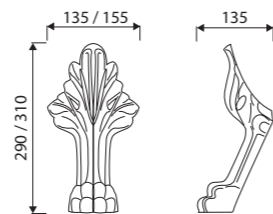

ERATO

Index: 370 050 0xx xx x

LENGTH 490 WIDTH 495 HEIGHT 885 mm

page 20

with or without tap opening, without overflow

recommended mounting method: wall-standing

FAMA BATHTUB

Index: 566 173 0xx xx x

LENGTH 1730 WIDTH 825 HEIGHT 645 mm

page 38

without tap opening, with or without overflow

recommended mounting method: free-standing

FAMA LEG

Index: 566 016 01 (white)
Index: 566 016 02 (black)
Index: 566 016 CH (chrome)

page 38

FINISHING: CHROME

FINISHING: WHITE, BLACK

FEBE

Index: 460 090 0xx xx x

LENGTH 900 WIDTH 360 HEIGHT 850 mm

page 16

with or without tap opening, without overflow

recommended mounting method: wall-standing

HALE

Index: 340 REG 0xx xx x

LENGTH MAX. 1800 WIDTH 480 HEIGHT 200 mm

page 46

with or without tap opening, with overflow

recommended mounting method: wall-mounted

mounted on the brackets custom sizes possible

IVA

Index: 220 060 0xx xx x

LENGTH 600 WIDTH 390 HEIGHT 157 mm

page 33

recommended mounting method: countertop, vanity unit

with or without tap opening, with overflow

FAMA LEG

LENGTH 1730 WIDTH 825 HEIGHT 645 mm

page 38

without tap opening, with or without overflow

recommended mounting method: free-standing

LA DONNA LEG

Index: 565 078 xxx xx

LENGTH 200 WIDTH 190 HEIGHT 780 mm

page 42

recommended mounting method: countertop

without tap opening, without overflow

LA DONNA WASHBASIN

Index: 565 070 0xx xx x

LENGTH 700 WIDTH 460 HEIGHT 112 mm

with or without tap opening, without overflow

HALE

Index: 340 REG 0xx xx x

LENGTH MAX. 1800 WIDTH 480 HEIGHT 200 mm

page 46

with or without tap opening, with overflow

recommended mounting method: wall-mounted

mounted on the brackets custom sizes possible

recommended mounting method: countertop

without tap opening, without overflow

page 22

LARA

Index: 665 040 0xx xx x

LENGTH 400 WIDTH 400 HEIGHT 478 mm