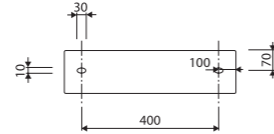

recommended mounting method: countertop, vanity unit

CETO 60

Index: 170 060 0xx xx x

LENGTH 600 WIDTH 430 HEIGHT 150 mm

page 41

with or without tap opening, with overflow

recommended mounting method: countertop, vanity unit, wall-mounted