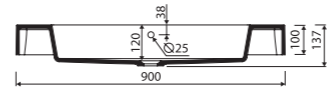

recommended mounting method: countertop, vanity unit