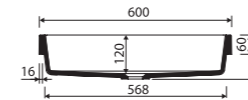

recommended mounting method: inset washbasin