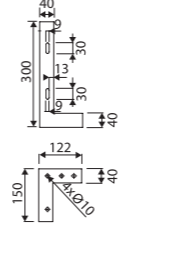

page 46

LENGTH MAX. 1200 WIDTH 480 HEIGHT 145 mm

with or without tap opening, with or without overflow

recommended mounting method: wall-mounted
mounted on the brackets
custom sizes possible

LAVINIA

Index: 120 089 0xx xx x