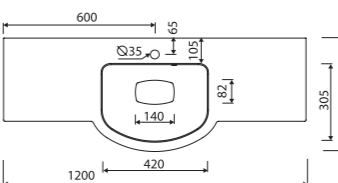

page 9

with or without tap opening, with overflow