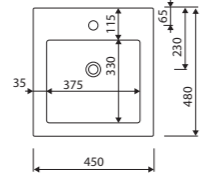

page 19

with tap opening, with or without overflow

recommended mounting method: countertop, vanity unit

CETI

Index: 180 045 0xx xx x

LENGTH 450 WIDTH 480 HEIGHT 150 mm

page 41

with or without tap opening, without overflow