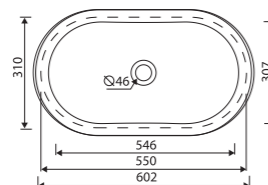

page 11

recommended mounting method: free-standing

without tap opening, with or without overflow

LENGTH 1607 WIDTH 653 HEIGHT 650 mm

PIA 600

Index: 570 060 0xx xx x

page 11

cutting template