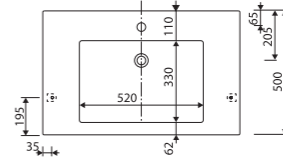

page 38

recommended mounting method: countertop, vanity unit

with or without tap opening, with or without overflow

LENGTH 700 WIDTH 500 HEIGHT 145 mm