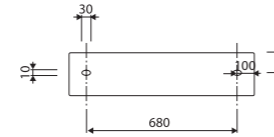

CETO 80

Index: 170 080 0xx xx x

LENGTH 800 WIDTH 430 HEIGHT 150 mm

page 41

with or without tap opening, with overflow

recommended mounting method: countertop, vanity unit

CETO 90

Index: 170 090 0xx xx x