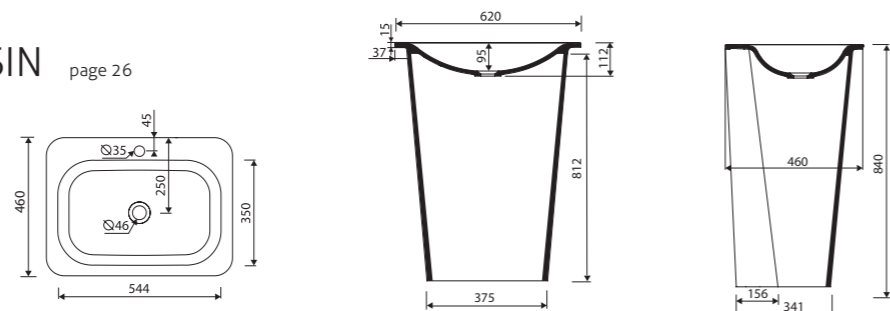

TYTAN BUILD-IN WASHBASIN

Index: 650 062 0xx xx x

LENGTH 620 WIDTH 460 HEIGHT 840 mm

page 26

upon customer's order- with or without tap opening, without overflow

recommended mounting method: wall-standing