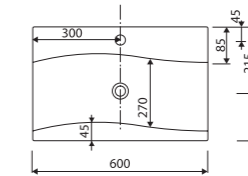

with or without tap opening, with overflow