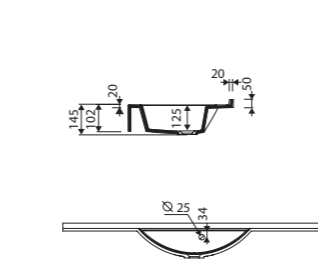

page 46

LENGTH MAX. 1200 WIDTH 480 HEIGHT 145 mm

with or without tap opening, with or without overflow

recommended mounting method: wall-mounted
mounted on the brackets
custom sizes possible

LAVINIA

Index: 120 089 0xx xx x