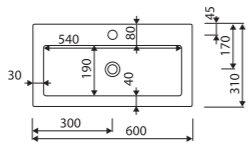

LENGTH 600 WIDTH 310 HEIGHT 140 mm

page 11