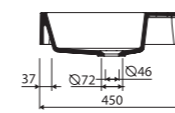

REA STANDING

Index: 211 040 0xx xx x

LENGTH 400 WIDTH 400 HEIGHT 855 mm

page 20

with or without tap opening, without overflow

recommended mounting method: wall-standing

ROSA

Index: 250 060 0xx xx x

LENGTH 600 WIDTH 435 HEIGHT 110 mm

page 15

with tap opening, without overflow

recommended mounting method: countertop, vanity unit, wall-mounted

TALIA 60

Index: 270 060 0xx xx x

LENGTH 600 WIDTH 310 HEIGHT 140 mm

page 11

with or without tap opening, with or without overflow

recommended mounting method: countertop, vanity unit

TALIA 90 LEFT / RIGHT

Index: 270 090 xxx xx x

LENGTH 900 WIDTH 310 HEIGHT 140 mm

page 11

with or without tap opening, with or without overflow

recommended mounting method: countertop, vanity unit

TALIA 120

Index: 270 120 0xx xx x

LENGTH 1204 WIDTH 310 HEIGHT 140 mm

page 11

with or without tap opening, with or without overflow

recommended mounting method: countertop, vanity unit

TATOO

TATOO WHITE PLATE Index: 111 071 0xx xx x
TATOO BLACK PLATE Index: 112 071 0xx xx x

LENGTH 705 WIDTH 504 HEIGHT 68 mm

TATOO WHITE PLATE

page 32

with or without tap opening, without overflow

recommended mounting method: countertop

TEO 600

Index: 641 060 0xx xx x

LENGTH 600 WIDTH 450 HEIGHT 137 mm

page 8

with or without tap opening, with or without overflow

recommended mounting method: countertop, vanity unit, wall-mounted

TEO 600 INSET WASHBASIN

Index: 649 060 0xx xx x

LENGTH 600 WIDTH 450 HEIGHT 137 mm

page 8

without tap opening, without overflow

recommended mounting method: inset washbasin

TEO 800

Index: 641 080 0xx xx x

LENGTH 800 WIDTH 450 HEIGHT 137 mm

page 8

with or without tap opening, with or without overflow

recommended mounting method: countertop, vanity unit, wall-mounted

TEO 900

Index: 641 090 0xx xx x

LENGTH 900 WIDTH 450 HEIGHT 137 mm

page 8