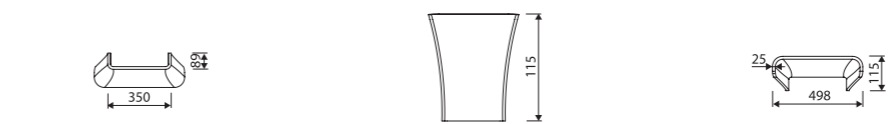

TEO 1200

Index: 641 120 0xx xx x

LENGTH 1200 WIDTH 450 HEIGHT 137 mm

page 8

with or without tap opening, with or without overflow

recommended mounting method: countertop, vanity unit

THIN

Index: 632 055 0xx xx x

LENGTH 550 WIDTH 400 HEIGHT 140 mm

page 15

without tap opening, without overflow

recommended mounting method: countertop, wall-mounted

TONI

Index: 495 060 0xx xx x

LENGTH 600 WIDTH 400 HEIGHT 138 mm

page 28

with or without tap opening, with or without overflow

recommended mounting method: countertop

TYTAN WASHBASIN

Index: 586 062 0xx xx x

LENGTH 620 WIDTH 460 HEIGHT 112 mm

page 26

upon customer's order- with or without tap opening, without overflow

recommended mounting method: inset washbasin

TYTAN BUILD-IN WASHBASIN

Index: 650 062 0xx xx x

LENGTH 620 WIDTH 460 HEIGHT 840 mm

page 26

upon customer's order- with or without tap opening, without overflow

recommended mounting method: wall-standing

TYTAN BATHTUB

Index: 587 180 0xx xx x

LENGTH 1790 WIDTH 890 HEIGHT 620 mm

page 27

recommended mounting method: upon customer's order- with or without tap opening, free-standing with or without overflow

TYTAN ENCLOSURE

page 27

Index: 587 060 0xx xx x

LENGTH 498 WIDTH 115 HEIGHT 613 mm

UGO 2500 REGULATED

Index: 642 REG 0xx xx x

LENGTH MAX. 2500 WIDTH 400 HEIGHT 137 mm

page 46

mounted on the brackets custom sizes possible

recommended mounting method: vanity unit, wall-mounted

with or without tap opening with overflow

UGO DUET REGULATED

Index: 642 REG 2xx xx x

LENGTH MAX. 2500 WIDTH 400 HEIGHT 154 mm

page 46

mounted on the brackets custom sizes possible

recommended mounting method: vanity unit, wall-mounted

with or without tap opening with overflow

UNI

Index: 550 085 0xx xx x

LENGTH 850 WIDTH 600 HEIGHT 120 mm

page 23

mounted on the brackets