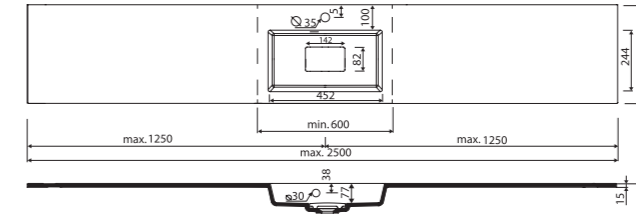

LARISSA 60

Index: 300 060 0xx xx x

page 41

LENGTH 600 WIDTH 480 HEIGHT 147 mm

with or without tap opening, with or without overflow

recommended mounting method: countertop, vanity unit

LARISSA 90 LEFT / RIGHT

Index: 300 090 xxx xx x

page 41

LENGTH 900 WIDTH 480 HEIGHT 150 mm

with or without tap opening, with or without overflow

recommended mounting method: countertop, vanity unit

LARISSA 120

Index: 300 120 0xx xx x

page 41

LENGTH 1200 WIDTH 480 HEIGHT 150 mm

with or without tap opening, with or without overflow

recommended mounting method: countertop, vanity unit

LARISSA HOTEL

Index: 301 REG 0xx xx x

page 46

LENGTH MAX. 1200 WIDTH 480 HEIGHT 145 mm

with or without tap opening, with or without overflow

recommended mounting method: wall-mounted
mounted on the brackets
custom sizes possible

LAVINIA

Index: 120 089 0xx xx x

page 33

LENGTH 890 WIDTH 515 HEIGHT 150 mm

with or without tap opening, with or without overflow

recommended mounting method: countertop

LIRA 600

Index: 640 060 0xx xx x

page 9

recommended mounting method: countertop, vanity unit

with or without tap opening, with overflow

LENGTH 602 WIDTH 390 HEIGHT 117 mm

LIRA 800

Index: 640 080 0xx xx x

page 9

recommended mounting method: countertop, vanity unit

with or without tap opening, with overflow

LENGTH 802 WIDTH 390 HEIGHT 117 mm

LIRA 900 LEFT / RIGHT

Index: 640 090 xxx xx x

page 9

recommended mounting method: countertop, vanity unit

with or without tap opening, with overflow

LENGTH 902 WIDTH 390 HEIGHT 117 mm

LIRA 1200

Index: 640 120 0xx xx x

page 9

recommended mounting method: countertop, vanity unit

with or without tap opening, with overflow

LENGTH 1202 WIDTH 390 HEIGHT 117 mm

LIRA 2500 REGULATED

Index: 640 REG 0xx xx x

page 46

mounted on the brackets
custom sizes possible