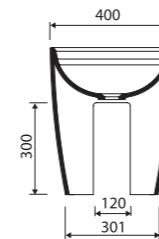

recommended mounting method: countertop