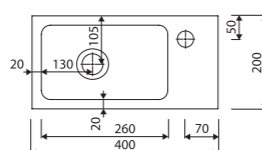

page 43

with or without tap opening, without overflow