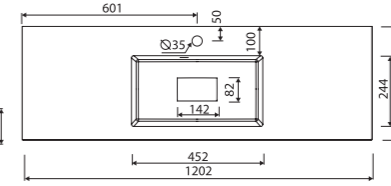

page 9

recommended mounting method: countertop, vanity unit

with or without tap opening, with overflow

LENGTH 1202 WIDTH 390 HEIGHT 117 mm