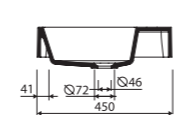

REA STANDING

Index: 211 040 0xx xx x

LENGTH 400 WIDTH 400 HEIGHT 855 mm

page 20

with or without tap opening, without overflow

recommended mounting method: wall-standing

ROSA

Index: 250 060 0xx xx x

LENGTH 600 WIDTH 435 HEIGHT 110 mm

page 15

with tap opening, without overflow

recommended mounting method: countertop, vanity unit, wall-mounted

TALIA 60

Index: 270 060 0xx xx x

LENGTH 600 WIDTH 310 HEIGHT 140 mm

page 11

with or without tap opening, with or without overflow

recommended mounting method: countertop, vanity unit

TALIA 90 LEFT / RIGHT

Index: 270 090 xxx xx x

LENGTH 900 WIDTH 310 HEIGHT 140 mm

page 11

with or without tap opening, with or without overflow

recommended mounting method: countertop, vanity unit

TALIA 120

Index: 270 120 0xx xx x

LENGTH 1204 WIDTH 310 HEIGHT 140 mm

page 11

with or without tap opening, with or without overflow

recommended mounting method: countertop, vanity unit

TATOO

TATOO WHITE PLATE Index: 111 071 0xx xx x
TATOO BLACK PLATE Index: 112 071 0xx xx x

LENGTH 705 WIDTH 504 HEIGHT 68 mm

TATOO WHITE PLATE

page 32

with or without tap opening, without overflow

recommended mounting method: countertop

TEO 600

Index: 641 060 0xx xx x

LENGTH 600 WIDTH 450 HEIGHT 137 mm

page 8

with or without tap opening, with or without overflow

recommended mounting method: countertop, vanity unit, wall-mounted

TEO 600 INSET WASHBASIN

Index: 649 060 0xx xx x

LENGTH 600 WIDTH 450 HEIGHT 137 mm

page 8

without tap opening, without overflow

recommended mounting method: inset washbasin

TEO 800

Index: 641 080 0xx xx x

LENGTH 800 WIDTH 450 HEIGHT 137 mm

page 8

with or without tap opening, with or without overflow

recommended mounting method: countertop, vanity unit, wall-mounted

TEO 900

Index: 641 090 0xx xx x

LENGTH 900 WIDTH 450 HEIGHT 137 mm

page 8