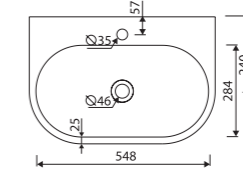

Index: 585 060 0xx xx x

page 25

LENGTH 596 WIDTH 277 HEIGHT 268 mm

without tap opening, without overflow

recommended mounting method: countertop

PIA 600 WALL-STANDING

Index: 571 060 0xx xx x

page 11

recommended mounting method: countertop, wall-mounted

with tap opening, without overflow

LENGTH 600 WIDTH 410 HEIGHT 126 mm

PAMONA 75

Index: 320 075 0xx xx x

page 37

LENGTH 750 WIDTH 477 HEIGHT 175 mm

with or without tap opening, with overflow