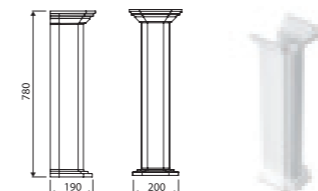

LA DONNA LEG

Index: 565 078 xxx xx

LENGTH 200 WIDTH 190 HEIGHT 780 mm

page 42

recommended mounting method: countertop