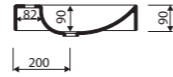

recommended mounting method: countertop, vanity unit, wall-mounted