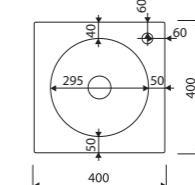

LENGTH 620 WIDTH 361 HEIGHT 125 mm

without tap opening, without overflow

recommended mounting method: countertop, inset washbasin

recommended mounting method: countertop, vanity unit

page 25