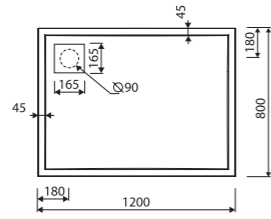

drain diameter 90 mm

shower tray radius: 480 mm

MODICO I RECTANGULAR SHOWER TRAY

page 47

Index: 269 128 xxx

LENGTH 1200 WIDTH 800 HEIGHT 60 mm

drain diameter 90 mm

OTERO 80 ROUND SHOWER TRAY