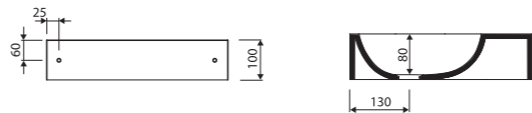

ELARA 2

Index: 400 040 0xx xx x

page 43

with or without tap opening, without overflow

recommended mounting method: countertop, vanity unit, wall-mounted

LENGTH 400 WIDTH 200 HEIGHT 100 mm

ELARA 3

Index: 410 040 0xx xx x